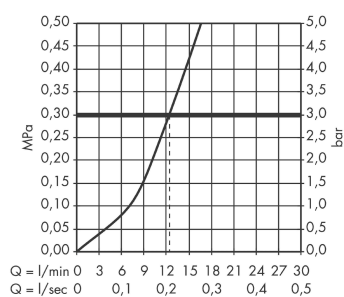

Logis M31

Single lever kitchen mixer 260, 1jet

Finish: **Chrome** Article Number: **71835000**

Description

product features

- ComfortZone 260
- swivel range adjustable in 3 steps 110°, 150° or 360°
- normal spray
- connection dimension: DN15
- maximum flow rate at 3 bar: 12 l/min
- ceramic cartridge
- connection type: G 3/8 connections
- temperature limitation adjustable
- suitable for continuous flow water heaters

Technology

Certificates / Sustainability

Product image

Scale drawing

Flowchart

Logis M31

Single lever kitchen mixer 260, 1jet

Finish: **Chrome** Article Number: **71835000**