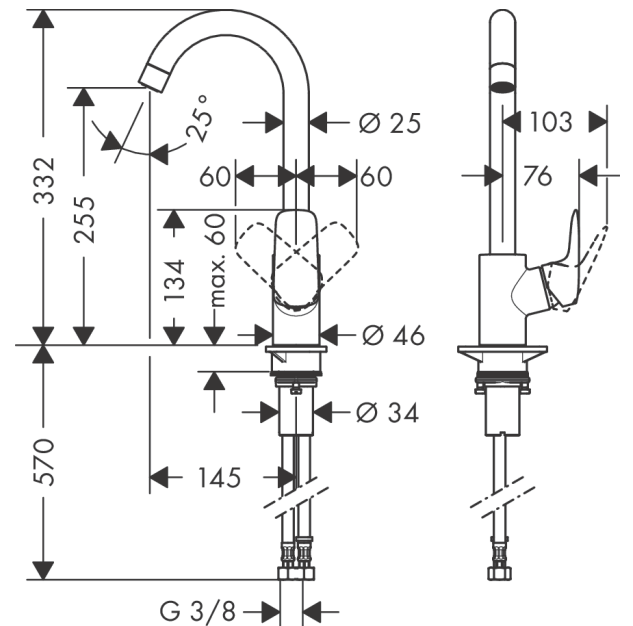

Logis M31

Single lever kitchen mixer 260, 1jet

Finish: **Chrome** Article Number: **71835000**

Description

product features

- ComfortZone 260
- swivel range adjustable in 3 steps 110°, 150° or 360°
- normal spray
- connection dimension: DN15
- maximum flow rate at 3 bar: 12 l/min
- ceramic cartridge
- connection type: G 3/8 connections
- temperature limitation adjustable
- suitable for continuous flow water heaters

Technology

Certificates / Sustainability

Product image

Scale drawing

Flowchart

Logis M31

Single lever kitchen mixer 260, 1jet

Finish: **Chrome** Article Number: **71835000**

Exploded Drawing

Year of production: >02/15

Logis M31

Single lever kitchen mixer 260, 1jet

Finish: **Chrome** Article Number: **71835000**

Spare part list

Year of production: >02/15

Pos.	Description	Article Number	PC	PU
1	spout cpl.	92223000	13	1
2	aerator M22x1 (15 l/min)	92368000	7	1
3	set of locating rings (110° / 150°)	98486000	5	1
4	sealing set	92646000	6	1
5	O-Ring 14x2,5	98189000	1	1
6	screw	97662000	3	1
7	axialring	97558000	1	1
8	handle	92224000	10	1
9	screw cover	96338000	1	1
10	flange	95498000	3	1
11	nut	97209000	5	1
12	O-Ring 32x2	98193000	1	1
13	cartridge, assy	92730000	11	1
14	locking screw for handle	95140000	2	1
15	seal	95008000	3	1
16	flat seal	98749000	2	1
17	support	97523000	2	1
18	fixing set (Ø 34)	95049000	5	1
19	lever collar	97548000	1	1
20	connection hose 600 mm M8x0,75 G3/8	96556000	7	1
21	O-ring 7x1,5	98422000	1	1