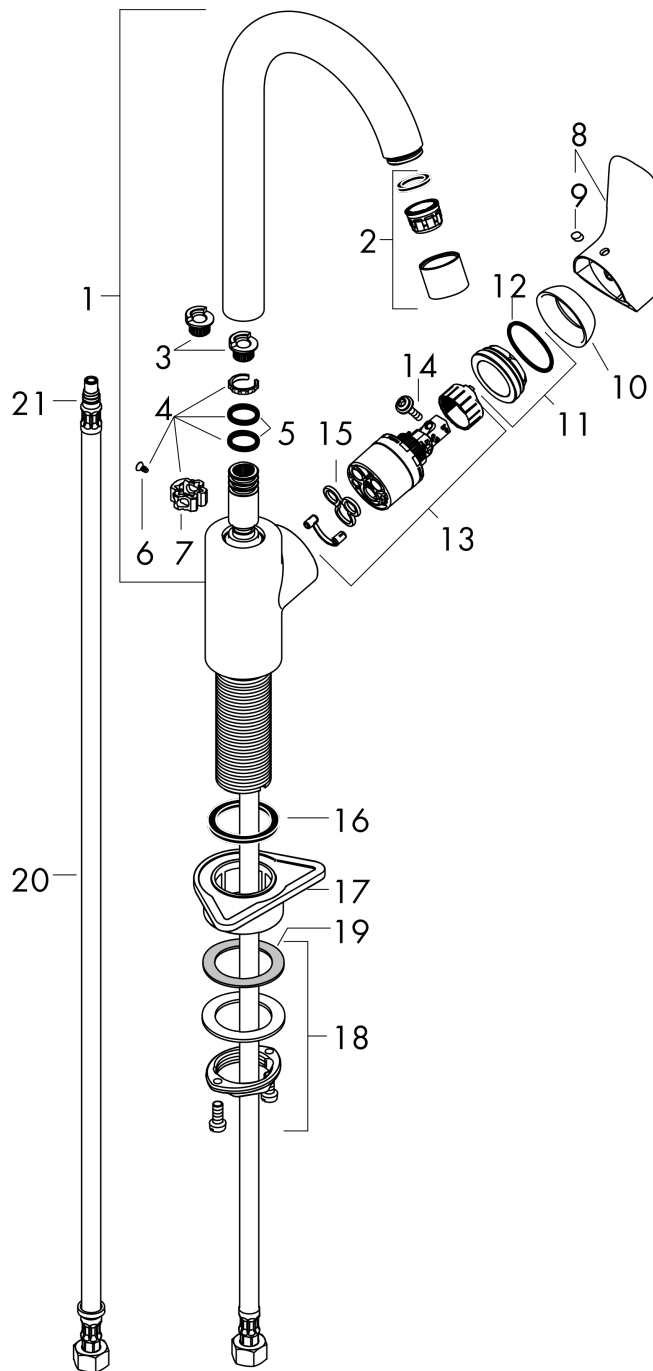

Logis M31

Single lever kitchen mixer 260, 1jet

Finish: **Chrome** Article Number: **71835000**

Description

product features

- ComfortZone 260
- swivel range adjustable in 3 steps 110°, 150° or 360°
- normal spray
- connection dimension: DN15
- maximum flow rate at 3 bar: 12 l/min
- ceramic cartridge
- connection type: G 3/8 connections
- temperature limitation adjustable
- suitable for continuous flow water heaters

Technology

Certificates / Sustainability

Product image

Scale drawing

Flowchart

Logis M31

Single lever kitchen mixer 260, 1jet

Finish: **Chrome** Article Number: **71835000**

Exploded Drawing

Year of production: >02/15

Logis M31

Single lever kitchen mixer 260, 1jet

Finish: **Chrome** Article Number: **71835000**

Spare part list

Year of production: >02/15

Pos.	Description	Article Number	PC	PU
1	spout cpl.	92223000	13	1
2	aerator M22x1 (15 l/min)	92368000	7	1
3	set of locating rings (110° / 150°)	98486000	5	1
4	sealing set	92646000	6	1
5	O-Ring 14x2,5	98189000	1	1
6	screw	97662000	3	1
7	axialring	97558000	1	1
8	handle	92224000	10	1
9	screw cover	96338000	1	1
10	flange	95498000	3	1
11	nut	97209000	5	1
12	O-Ring 32x2	98193000	1	1
13	cartridge, assy	92730000	11	1
14	locking screw for handle	95140000	2	1
15	seal	95008000	3	1
16	flat seal	98749000	2	1
17	support	97523000	2	1
18	fixing set (Ø 34)	95049000	5	1
19	lever collar	97548000	1	1
20	connection hose 600 mm M8x0,75 G3/8	96556000	7	1
21	O-ring 7x1,5	98422000	1	1