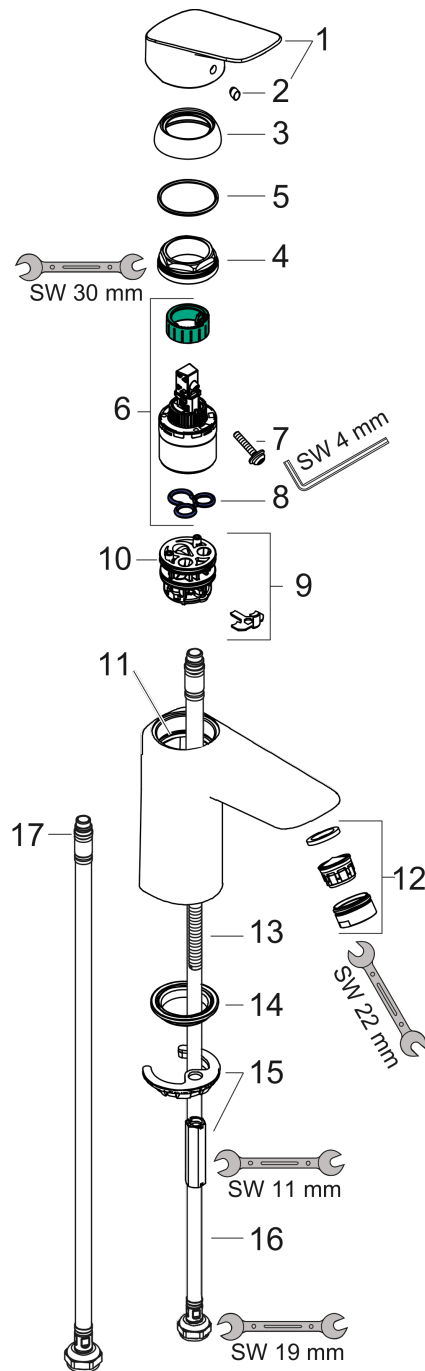

##### product features

- consists of: single lever basin mixer, waste set
- ComfortZone 100
- projection: 108 mm
- spout height: 93 mm
- handle variant: lever handle
- spray type: normal spray
- maximum flow rate at 3 bar: 5 l/min
- ceramic cartridge
- temperature limitation adjustable
- suitable for continuous flow water heaters
- push-open waste set G 1¼
- material waste set: synthetic
- connection type: G ¾ connections
- connection dimension: DN15
- EU taxonomy: max. 6 l/min - Substantial Contribution (SC) possible

#### Scale drawing

**Logis**

**Single lever basin mixer 100 with push-open waste set**

Finish: **Chrome** Article Number: **71107000**

**Flowchart**

**Logis**  
**Single lever basin mixer 100 with push-open waste set**  
 Finish: **Chrome** Article Number: **71107000**

**Exploded Drawing**

Year of production: >05/17

### Spare part list

Year of production: >05/17

Pos.	Description	Article Number	PC	PU
1	handle	92224000	10	1
2	screw cover	96338000	1	1
3	flange	97406000	6	1
4	nut	97209000	5	1
5	O-Ring 32x2	98193000	1	1
6	cartridge, assy	92730000	11	1
7	locking screw for handle	95140000	2	1
8	seal	95008000	3	1
9	adapter for cartridge	98750000	4	1
10	O-Ring 30x2	98186000	1	1
11	O-ring 35x2	92604000	2	1
12	aerator M24x1 (5 l/min)	92372000	6	1
13	screw M8 x 68	97736000	2	1
14	seal	97608000	2	1
15	fixing set	96016000	8	1
16	connection hose 450 mm M8x0,75 G3/8	97206000	8	1
17	O-ring 6,6x1,6	93019000	1	1
a	push-open waste set	50105000	98	1