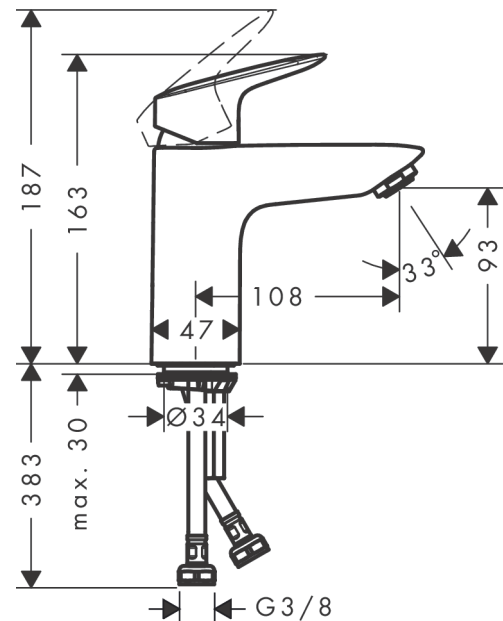

Scale drawing