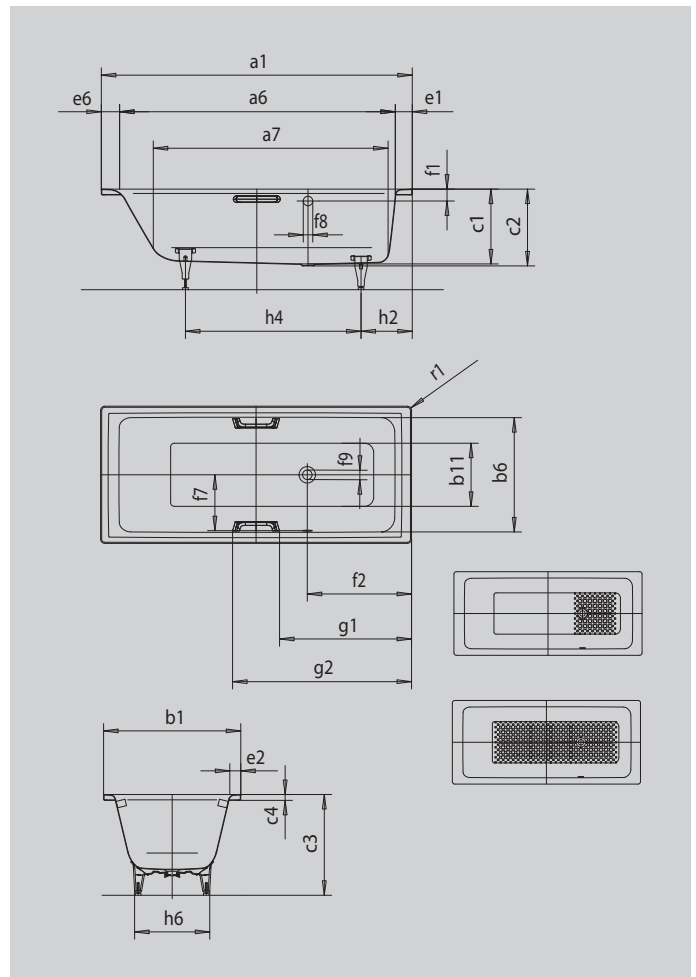

PURO WITH SIDE OVERFLOW

- straightlined, purist design
- classic four-cornered model
- one-seater bath with side overflow
- perfect match for the PURO model range
- made of KALDEWEI steel enamel

Similar illustration

GRIP ELEGANT PURISM

Model		697
External length	a ₁	1900 mm
Internal length (top)	a ₆	1710 mm
Internal length (bottom)	a ₇	1480 mm
External width	b ₁	900 mm
Internal width (top)	b ₆	770 mm
Internal width (bottom)	b ₁₁	615 mm
Depth inside	c ₁	410 mm
Depth incl. waste hole	c ₂	420 mm
Height with feet	c ₃	547 - 560 mm
Height of rim	c ₄	32 mm
Width of rim (foot end; long side; head end)	e ₁ ; e ₂ ; e ₆	90; 65; 100 mm
Distance top edge to centre of overflow hole	f ₁	70 mm
Distance bath edge to centre of waste hole	f ₂	570 mm
Distance centre of waste hole to centre of overflow hole	f ₇	375 mm
Diameter of overflow hole	f ₈	Ø 52 mm
Diameter of waste hole	f ₉	Ø 52 mm
Distance foot end of bath edge to centre of foot	h ₂	395 mm
Distance between the feet	h ₄	945 mm
Width of feet max.	h ₆	625 mm
External radius	r ₁	23 mm
Water volume		230 l
Net weight		65 kg
Anti-slip		396 x 396 mm
Full anti-slip		1260 x 396 mm