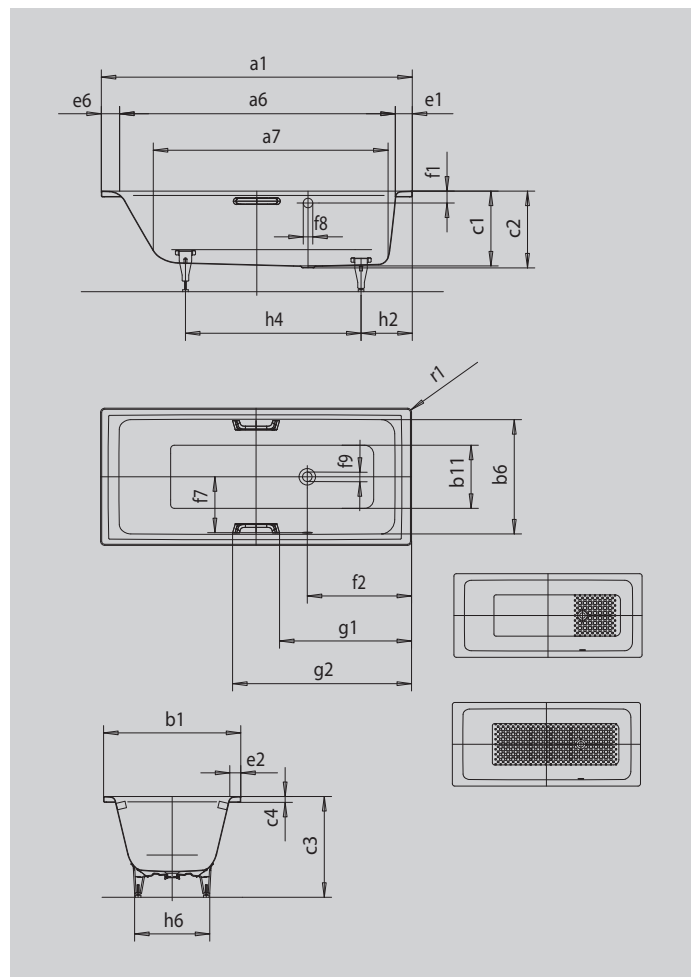

PURO WITH SIDE OVERFLOW

- straightlined, purist design
- classic four-cornered model
- one-seater bath with side overflow
- perfect match for the PURO model range
- made of KALDEWEI steel enamel

Similar illustration

GRIP ELEGANT PURISM

Model		692
External length	a ₁	1700 mm
Internal length (top)	a ₆	1510 mm
Internal length (bottom)	a ₇	1280 mm
External width	b ₁	800 mm
Internal width (top)	b ₆	630 mm
Internal width (bottom)	b ₁₁	460 mm
Depth inside	c ₁	410 mm
Depth incl. waste hole	c ₂	420 mm
Height with feet	c ₃	555 - 565 mm
Height of rim	c ₄	32 mm
Width of rim (foot end; long side; head end)	e ₁ ; e ₂ ; e ₆	90; 85; 100 mm
Distance top edge to centre of overflow hole	f ₁	70 mm
Distance bath edge to centre of waste hole	f ₂	570 mm
Distance centre of waste hole to centre of overflow hole	f ₇	300 mm
Diameter of overflow hole	f ₈	Ø 52 mm
Diameter of waste hole	f ₉	Ø 52 mm
Distance foot end of bath edge to centre of foot	h ₂	445 mm
Distance between the feet	h ₄	750 mm
Width of feet max.	h ₆	480 mm
External radius	r ₁	23 mm
Water volume		140 l
Net weight		53 kg
Anti-slip		348 x 348 mm
Full anti-slip		924 x 348 mm