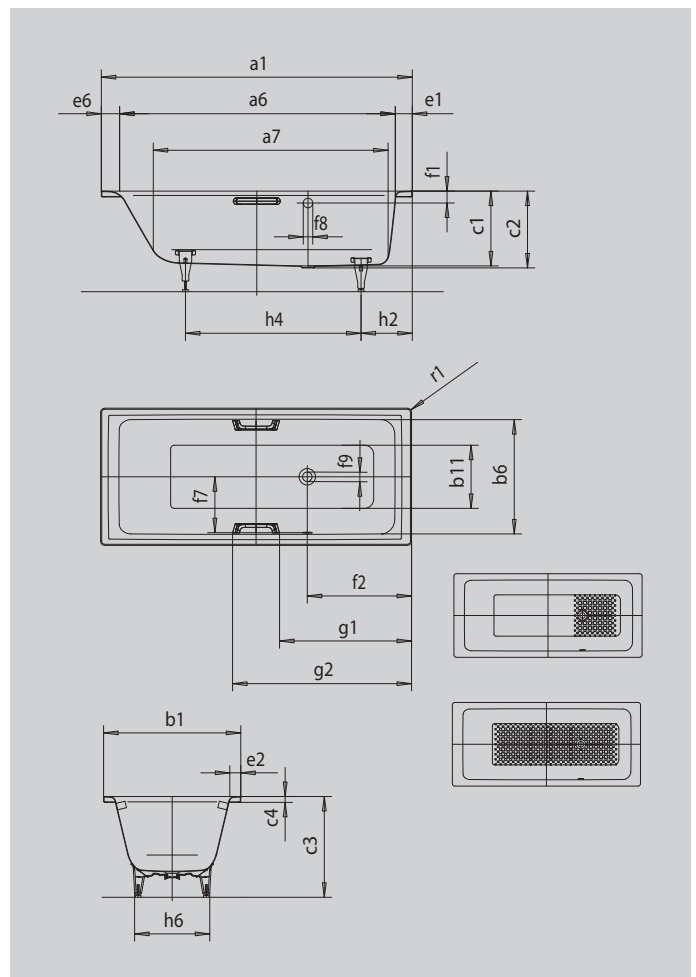

PURO WITH SIDE OVERFLOW

- straightlined, purist design
- classic four-cornered model
- one-seater bath with side overflow
- perfect match for the PURO model range
- made of KALDEWEI steel enamel

Similar illustration

GRIP ELEGANT PURISM

Model		688
External length	a ₁	1700 mm
Internal length (top)	a ₆	1510 mm
Internal length (bottom)	a ₇	1280 mm
External width	b ₁	700 mm
Internal width (top)	b ₆	580 mm
Internal width (bottom)	b ₁₁	410 mm
Depth inside	c ₁	410 mm
Depth incl. waste hole	c ₂	420 mm
Height with feet	c ₃	555 - 565 mm
Height of rim	c ₄	32 mm
Width of rim (foot end; long side; head end)	e ₁ ; e ₂ ; e ₆	90; 60; 100 mm
Distance top edge to centre of overflow hole	f ₁	70 mm
Distance bath edge to centre of waste hole	f ₂	570 mm
Distance centre of waste hole to centre of overflow hole	f ₇	275 mm
Diameter of overflow hole	f ₈	Ø 52 mm
Diameter of waste hole	f ₉	Ø 52 mm
Distance foot end of bath edge to centre of foot	h ₂	445 mm
Distance between the feet	h ₄	750 mm
Width of feet max.	h ₆	420 mm
External radius	r ₁	8 mm
Water volume		121 l
Net weight		48 kg
Anti-slip		300 x 300 mm
Full anti-slip		876 x 252 mm