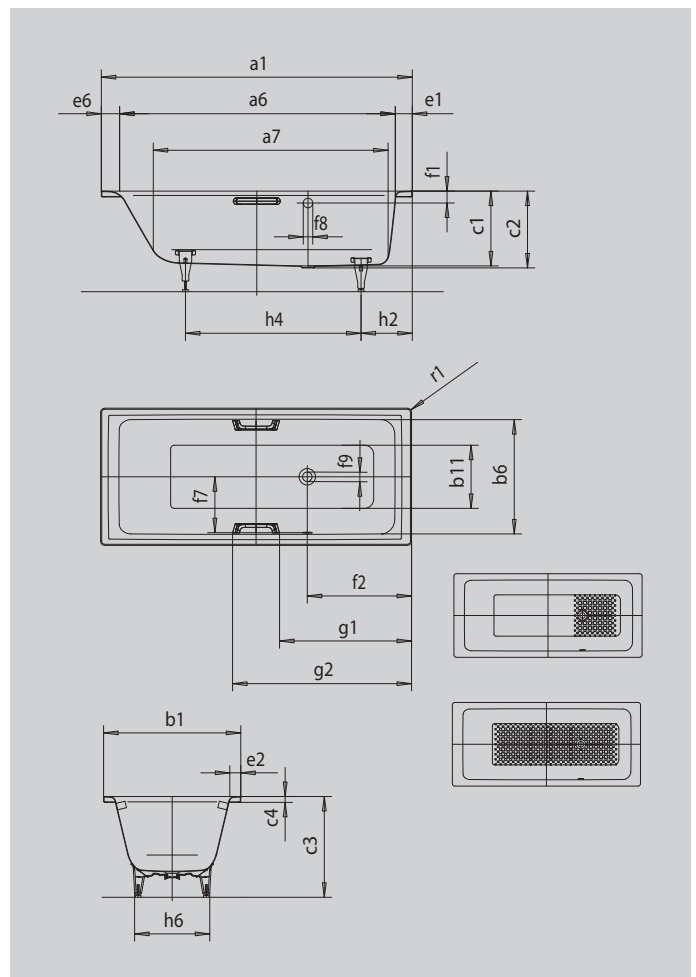

PURO WITH SIDE OVERFLOW

- straightlined, purist design
- classic four-cornered model
- one-seater bath with side overflow
- perfect match for the PURO model range
- made of KALDEWEI steel enamel

Similar illustration

GRIP ELEGANT PURISM

Model		684
External length	a ₁	1600 mm
Internal length (top)	a ₆	1410 mm
Internal length (bottom)	a ₇	1180 mm
External width	b ₁	700 mm
Internal width (top)	b ₆	580 mm
Internal width (bottom)	b ₁₁	410 mm
Depth inside	c ₁	410 mm
Depth incl. waste hole	c ₂	420 mm
Height with feet	c ₃	552 - 572 mm
Height of rim	c ₄	32 mm
Width of rim (foot end; long side; head end)	e ₁ ; e ₂ ; e ₆	90; 60; 100 mm
Distance top edge to centre of overflow hole	f ₁	70 mm
Distance bath edge to centre of waste hole	f ₂	570 mm
Distance centre of waste hole to centre of overflow hole	f ₇	275 mm
Diameter of overflow hole	f ₈	Ø 52 mm
Diameter of waste hole	f ₉	Ø 52 mm
Distance foot end of bath edge to centre of foot	h ₂	435 mm
Distance between the feet	h ₄	705 mm
Width of feet max.	h ₆	410 mm
External radius	r ₁	8 mm
Water volume		105 l
Net weight		45 kg
Anti-slip		300 x 300 mm
Full anti-slip		708 x 252 mm