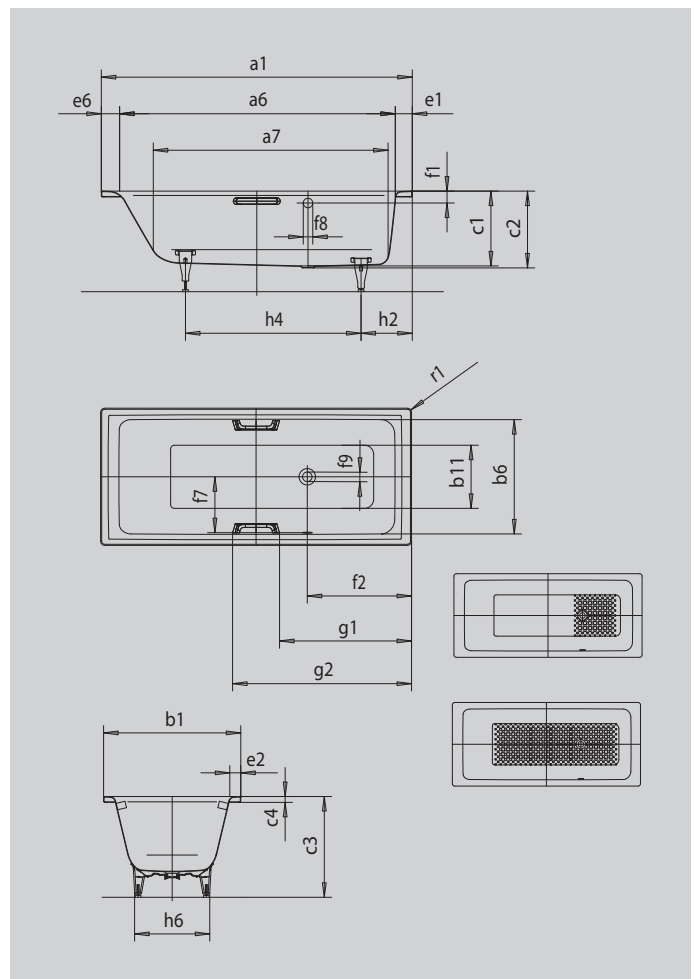

PURO WITH SIDE OVERFLOW

- straightlined, purist design
- classic four-cornered model
- one-seater bath with side overflow
- perfect match for the PURO model range
- made of KALDEWEI steel enamel

Similar illustration

GRIP ELEGANT PURISM

Model		657
External length	a ₁	1800 mm
Internal length (top)	a ₆	1610 mm
Internal length (bottom)	a ₇	1380 mm
External width	b ₁	800 mm
Internal width (top)	b ₆	680 mm
Internal width (bottom)	b ₁₁	510 mm
Depth inside	c ₁	410 mm
Depth incl. waste hole	c ₂	420 mm
Height with feet	c ₃	551 - 571 mm
Height of rim	c ₄	32 mm
Width of rim (foot end; long side; head end)	e ₁ ; e ₂ ; e ₆	90; 60; 100 mm
Distance top edge to centre of overflow hole	f ₁	70 mm
Distance bath edge to centre of waste hole	f ₂	570 mm
Distance centre of waste hole to centre of overflow hole	f ₇	325 mm
Diameter of overflow hole	f ₈	Ø 52 mm
Diameter of waste hole	f ₉	Ø 52 mm
Distance foot end of bath edge to centre of foot	h ₂	460 mm
Distance between the feet	h ₄	820 mm
Width of feet max.	h ₆	485 mm
External radius	r ₁	8 mm
Water volume		170 l
Net weight		57 kg
Anti-slip		396 x 396 mm
Full anti-slip		1165 x 396 mm