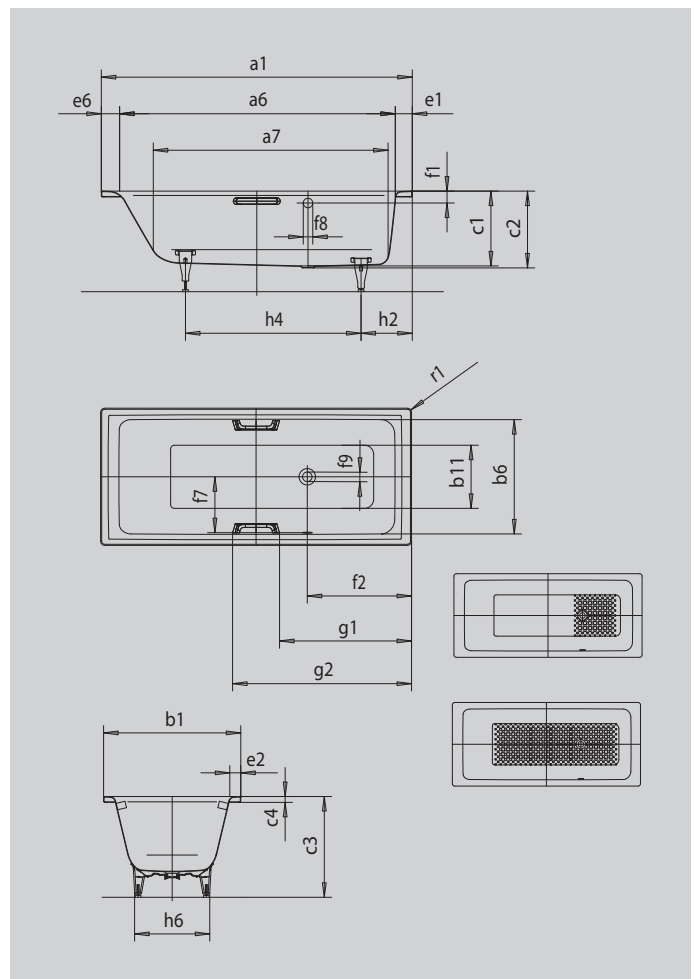

PURO WITH SIDE OVERFLOW

- straightlined, purist design
- classic four-cornered model
- one-seater bath with side overflow
- perfect match for the PURO model range
- made of KALDEWEI steel enamel

Similar illustration

GRIP ELEGANT PURISM

Model		656
External length	a ₁	1700 mm
Internal length (top)	a ₆	1510 mm
Internal length (bottom)	a ₇	1280 mm
External width	b ₁	750 mm
Internal width (top)	b ₆	630 mm
Internal width (bottom)	b ₁₁	460 mm
Depth inside	c ₁	410 mm
Depth incl. waste hole	c ₂	420 mm
Height with feet	c ₃	553 - 573 mm
Height of rim	c ₄	32 mm
Width of rim (foot end; long side; head end)	e ₁ ; e ₂ ; e ₆	90; 60; 100 mm
Distance top edge to centre of overflow hole	f ₁	70 mm
Distance bath edge to centre of waste hole	f ₂	570 mm
Distance centre of waste hole to centre of overflow hole	f ₇	300 mm
Diameter of overflow hole	f ₈	Ø 52 mm
Diameter of waste hole	f ₉	Ø 52 mm
Distance foot end of bath edge to centre of foot	h ₂	445 mm
Distance between the feet	h ₄	750 mm
Width of feet max.	h ₆	445 mm
External radius	r ₁	8 mm
Water volume		137 l
Net weight		51 kg
Anti-slip		348 x 348 mm
Full anti-slip		1020 x 348 mm