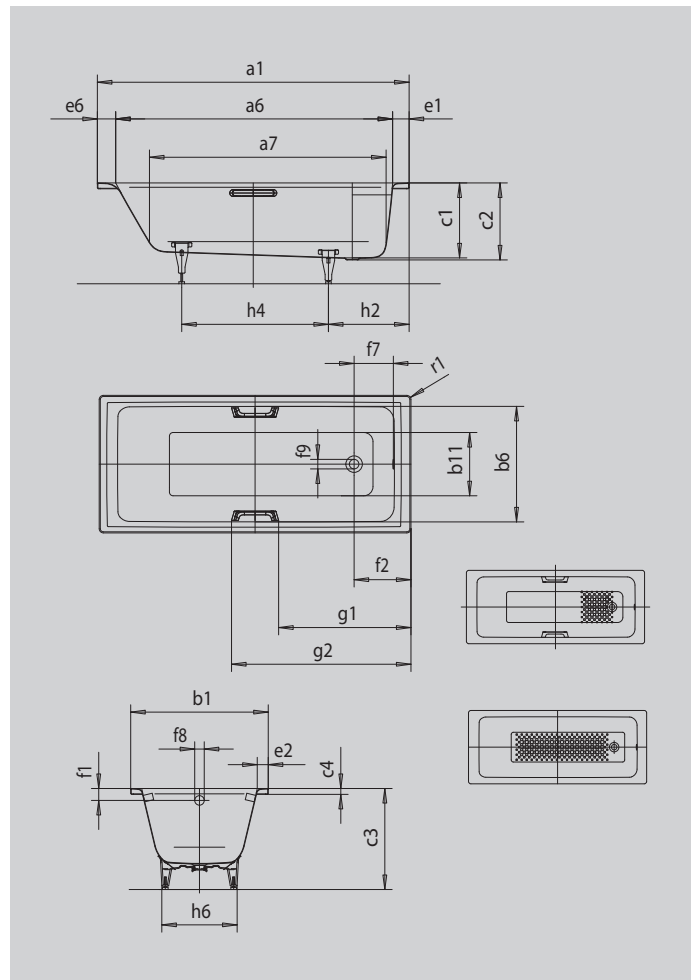

# PURO PURO STAR

- straightlined, purist design
- classic four-cornered model
- one-seater bath with waste at foot end
- perfect match for the PURO model range
- made of KALDEWEI steel enamel

Similar illustration

## GRIP ELEGANT PURISM

Model		698
External length	a <sub>1</sub>	1900 mm
Internal length (top)	a <sub>6</sub>	1710 mm
Internal length (bottom)	a <sub>7</sub>	1480 mm
External width	b <sub>1</sub>	900 mm
Internal width (top)	b <sub>6</sub>	770 mm
Internal width (bottom)	b <sub>11</sub>	615 mm
Depth inside	c <sub>1</sub>	410 mm
Depth incl. waste hole	c <sub>2</sub>	420 mm
Height with feet	c <sub>3</sub>	546 - 554 mm
Height of rim	c <sub>4</sub>	32 mm
Width of rim (foot end; long side; head end)	e <sub>i</sub> ; e <sub>2</sub> ; e <sub>6</sub>	90; 65; 100 mm
Distance top edge to centre of overflow hole	f <sub>1</sub>	65 mm
Distance bath edge to centre of waste hole	f <sub>2</sub>	310 mm
Distance centre of waste hole to centre of overflow hole	f <sub>7</sub>	214 mm
Diameter of overflow hole	f <sub>8</sub>	Ø 52 mm
Diameter of waste hole	f <sub>9</sub>	Ø 52 mm
Distance bath edge (foot end) to start of grip	g <sub>1</sub>	821 mm
Distance bath edge (foot end) to end of grip	g <sub>2</sub>	1079 mm
Distance foot end of bath edge to centre of foot	h <sub>2</sub>	395 mm
Distance between the feet	h <sub>4</sub>	945 mm
Width of feet max.	h <sub>6</sub>	630 mm
External radius	r <sub>1</sub>	23 mm
Water volume		232 l
Net weight		65 kg
Anti-slip		396 x 396 mm
Full anti-slip		1116 x 396 mm