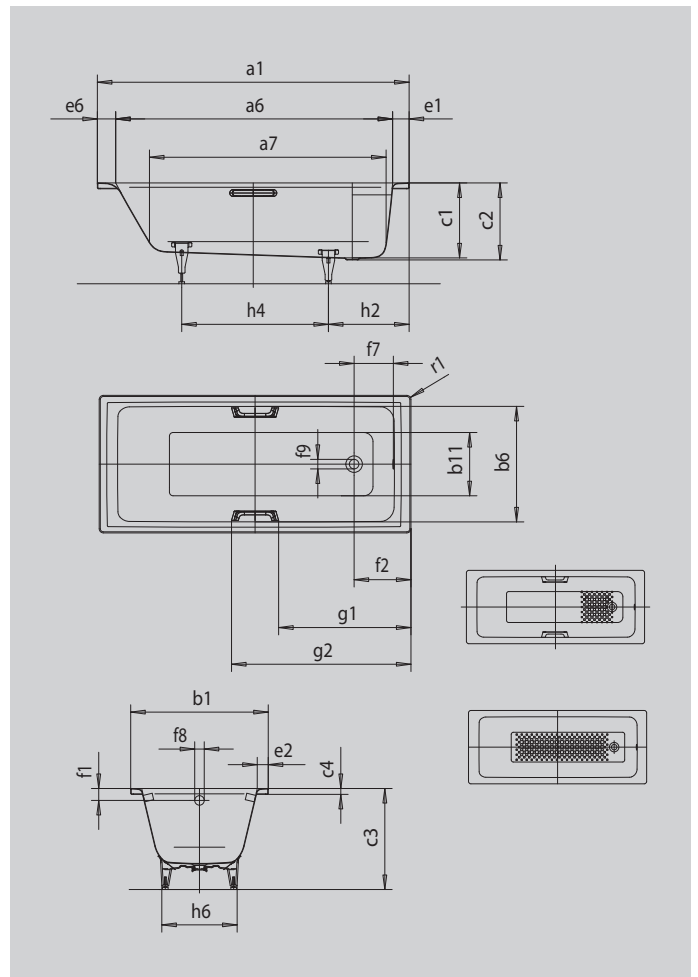

PURO PURO STAR

- straightlined, purist design
- classic four-cornered model
- one-seater bath with waste at foot end
- perfect match for the PURO model range
- made of KALDEWEI steel enamel

Similar illustration

GRIP ELEGANT PURISM

Model		693
External length	a ₁	1700 mm
Internal length (top)	a ₆	1510 mm
Internal length (bottom)	a ₇	1280 mm
External width	b ₁	800 mm
Internal width (top)	b ₆	630 mm
Internal width (bottom)	b ₁₁	460 mm
Depth inside	c ₁	410 mm
Depth incl. waste hole	c ₂	420 mm
Height with feet	c ₃	552 - 565 mm
Height of rim	c ₄	32 mm
Width of rim (foot end; long side; head end)	e _i ; e ₂ ; e ₆	90; 85; 100 mm
Distance top edge to centre of overflow hole	f ₁	65 mm
Distance bath edge to centre of waste hole	f ₂	310 mm
Distance centre of waste hole to centre of overflow hole	f ₇	214 mm
Diameter of overflow hole	f ₈	Ø 52 mm
Diameter of waste hole	f ₉	Ø 52 mm
Distance bath edge (foot end) to start of grip	g ₁	721 mm
Distance bath edge (foot end) to end of grip	g ₂	979 mm
Distance foot end of bath edge to centre of foot	h ₂	445 mm
Distance between the feet	h ₄	755 mm
Width of feet max.	h ₆	480 mm
External radius	r ₁	23 mm
Water volume		141 l
Net weight		52 kg
Anti-slip		348 x 348 mm
Full anti-slip		924 x 348 mm