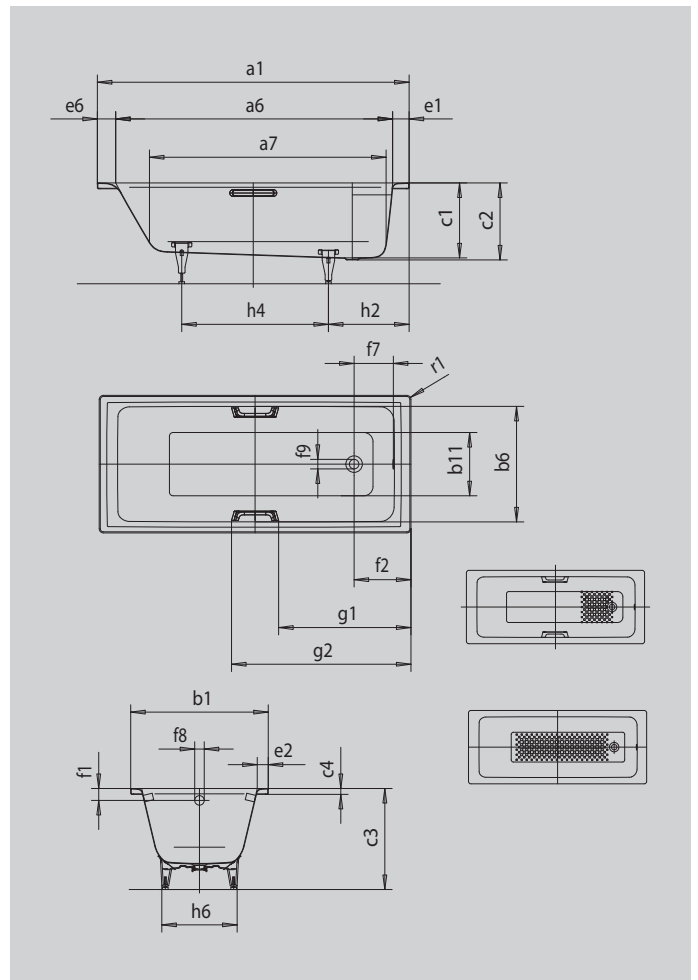

PURO PURO STAR

- straightlined, purist design
- classic four-cornered model
- one-seater bath with waste at foot end
- perfect match for the PURO model range
- made of KALDEWEI steel enamel

Similar illustration

GRIP ELEGANT PURISM

Model		689
External length	a ₁	1700 mm
Internal length (top)	a ₆	1510 mm
Internal length (bottom)	a ₇	1280 mm
External width	b ₁	700 mm
Internal width (top)	b ₆	580 mm
Internal width (bottom)	b ₁₁	410 mm
Depth inside	c ₁	410 mm
Depth incl. waste hole	c ₂	420 mm
Height with feet	c ₃	555 - 565 mm
Height of rim	c ₄	32 mm
Width of rim (foot end; long side; head end)	e _i ; e ₂ ; e ₆	90; 60; 100 mm
Distance top edge to centre of overflow hole	f ₁	65 mm
Distance bath edge to centre of waste hole	f ₂	310 mm
Distance centre of waste hole to centre of overflow hole	f ₇	214 mm
Diameter of overflow hole	f ₈	Ø 52 mm
Diameter of waste hole	f ₉	Ø 52 mm
Distance bath edge (foot end) to start of grip	g ₁	721 mm
Distance bath edge (foot end) to end of grip	g ₂	979 mm
Distance foot end of bath edge to centre of foot	h ₂	445 mm
Distance between the feet	h ₄	755 mm
Width of feet max.	h ₆	420 mm
External radius	r ₁	8 mm
Water volume		122 l
Net weight		48 kg
Anti-slip		300 x 300 mm
Full anti-slip		876 x 252 mm