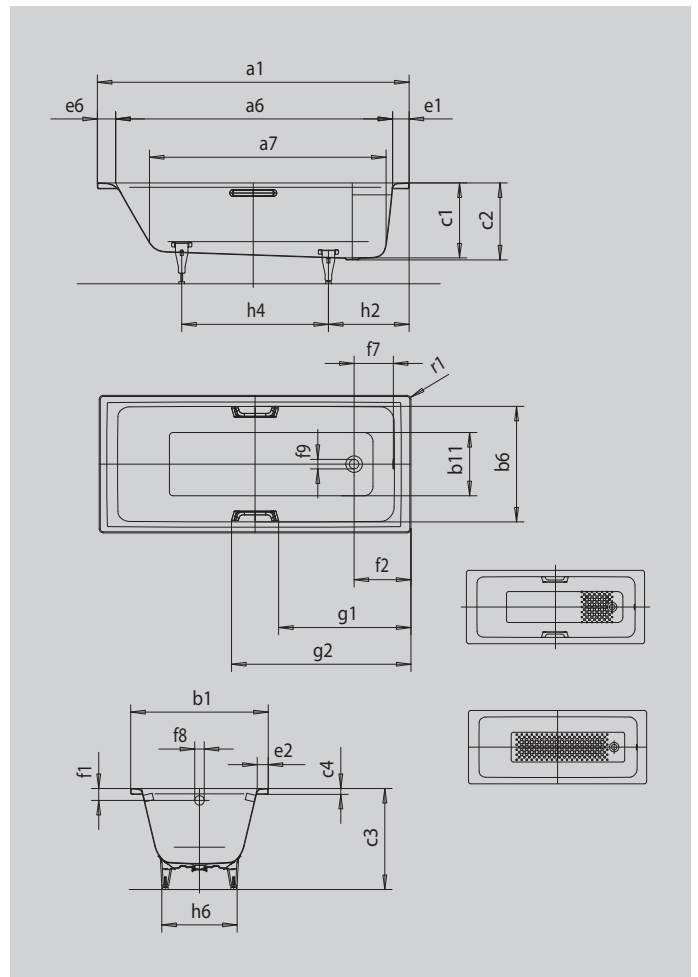

# PURO PURO STAR

- straightlined, purist design
- classic four-cornered model
- one-seater bath with waste at foot end
- perfect match for the PURO model range
- made of KALDEWEI steel enamel

Similar illustration

## GRIP ELEGANT PURISM

Model		655
External length	a <sub>1</sub>	1800 mm
Internal length (top)	a <sub>6</sub>	1610 mm
Internal length (bottom)	a <sub>7</sub>	1380 mm
External width	b <sub>1</sub>	800 mm
Internal width (top)	b <sub>6</sub>	670 mm
Internal width (bottom)	b <sub>11</sub>	510 mm
Depth inside	c <sub>1</sub>	410 mm
Depth incl. waste hole	c <sub>2</sub>	420 mm
Height with feet	c <sub>3</sub>	553 - 563 mm
Height of rim	c <sub>4</sub>	32 mm
Width of rim (foot end; long side; head end)	e <sub>i</sub> ; e <sub>2</sub> ; e <sub>6</sub>	90; 60; 100 mm
Distance top edge to centre of overflow hole	f <sub>1</sub>	65 mm
Distance bath edge to centre of waste hole	f <sub>2</sub>	310 mm
Distance centre of waste hole to centre of overflow hole	f <sub>7</sub>	214 mm
Diameter of overflow hole	f <sub>8</sub>	Ø 52 mm
Diameter of waste hole	f <sub>9</sub>	Ø 52 mm
Distance bath edge (foot end) to start of grip	g <sub>1</sub>	771 mm
Distance bath edge (foot end) to end of grip	g <sub>2</sub>	1029 mm
Distance foot end of bath edge to centre of foot	h <sub>2</sub>	460 mm
Distance between the feet	h <sub>4</sub>	820 mm
Width of feet max.	h <sub>6</sub>	520 mm
External radius	r <sub>1</sub>	8 mm
Water volume		170 l
Net weight		54 kg
Anti-slip		396 x 396 mm
Full anti-slip		1020 x 396 mm