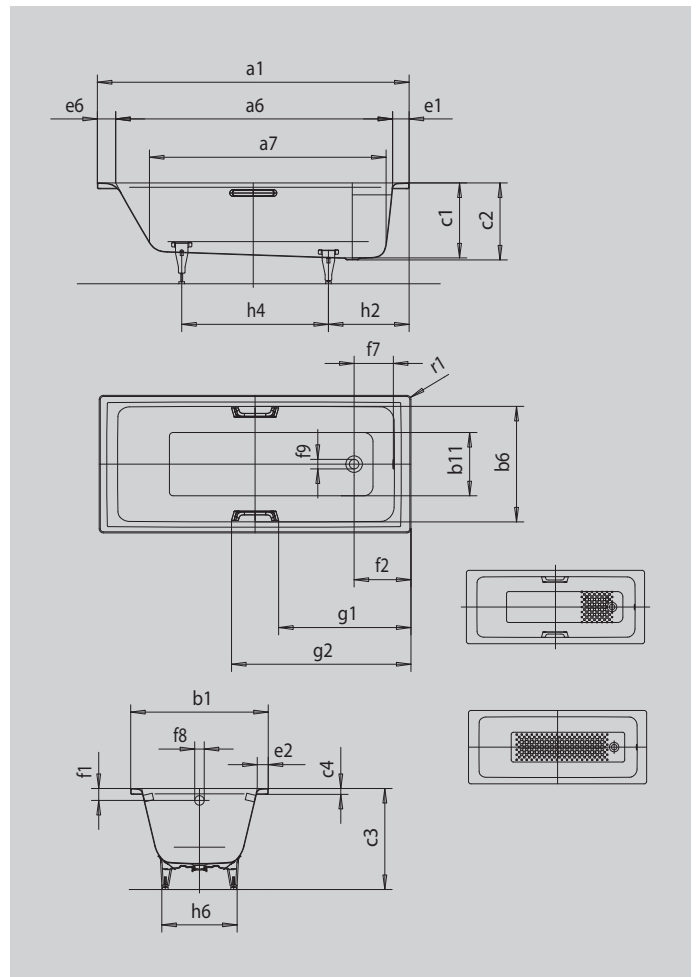

PURO PURO STAR

- straightlined, purist design
- classic four-cornered model
- one-seater bath with waste at foot end
- perfect match for the PURO model range
- made of KALDEWEI steel enamel

Similar illustration

GRIP ELEGANT PURISM

Model		654
External length	a ₁	1700 mm
Internal length (top)	a ₆	1510 mm
Internal length (bottom)	a ₇	1280 mm
External width	b ₁	750 mm
Internal width (top)	b ₆	620 mm
Internal width (bottom)	b ₁₁	460 mm
Depth inside	c ₁	410 mm
Depth incl. waste hole	c ₂	420 mm
Height with feet	c ₃	554 - 568 mm
Height of rim	c ₄	32 mm
Width of rim (foot end; long side; head end)	e _i ; e ₂ ; e ₆	90; 60; 100 mm
Distance top edge to centre of overflow hole	f ₁	65 mm
Distance bath edge to centre of waste hole	f ₂	310 mm
Distance centre of waste hole to centre of overflow hole	f ₇	214 mm
Diameter of overflow hole	f ₈	Ø 52 mm
Diameter of waste hole	f ₉	Ø 52 mm
Distance bath edge (foot end) to start of grip	g ₁	721 mm
Distance bath edge (foot end) to end of grip	g ₂	979 mm
Distance foot end of bath edge to centre of foot	h ₂	445 mm
Distance between the feet	h ₄	750 mm
Width of feet max.	h ₆	470 mm
External radius	r ₁	8 mm
Water volume		137 l
Net weight		50 kg
Anti-slip		348 x 348 mm
Full anti-slip		924 x 348 mm