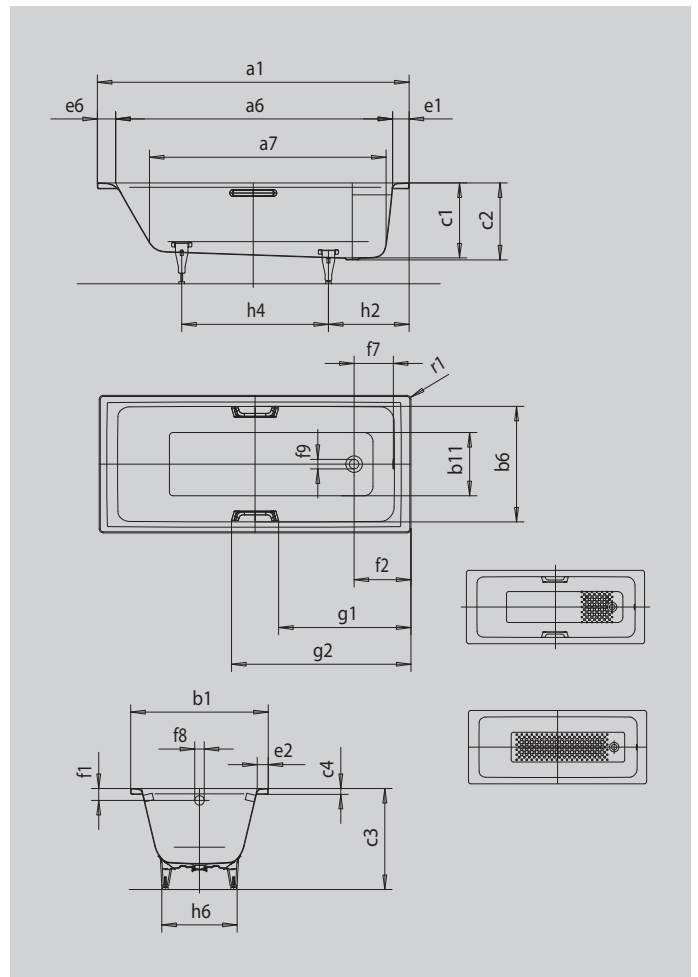

PURO PURO STAR

- straightlined, purist design
- classic four-cornered model
- one-seater bath with waste at foot end
- perfect match for the PURO model range
- made of KALDEWEI steel enamel

Similar illustration

GRIP ELEGANT PURISM

Model		691
External length	a ₁	1700 mm
Internal length (top)	a ₆	1510 mm
Internal length (bottom)	a ₇	1280 mm
External width	b ₁	800 mm
Internal width (top)	b ₆	630 mm
Internal width (bottom)	b ₁₁	460 mm
Depth inside	c ₁	410 mm
Depth incl. waste hole	c ₂	420 mm
Height with feet	c ₃	552 - 565 mm
Height of rim	c ₄	32 mm
Width of rim (foot end; long side; head end)	e ₁ ; e ₂ ; e ₆	90; 85; 100 mm
Distance top edge to centre of overflow hole	f ₁	65 mm
Distance bath edge to centre of waste hole	f ₂	310 mm
Distance centre of waste hole to centre of overflow hole	f ₇	214 mm
Diameter of overflow hole	f ₈	Ø 52 mm
Diameter of waste hole	f ₉	Ø 52 mm
Distance foot end of bath edge to centre of foot	h ₂	445 mm
Distance between the feet	h ₄	755 mm
Width of feet max.	h ₆	480 mm
External radius	r ₁	23 mm
Water volume		141 l
Net weight		52 kg
Anti-slip		348 x 348 mm
Full anti-slip		924 x 348 mm