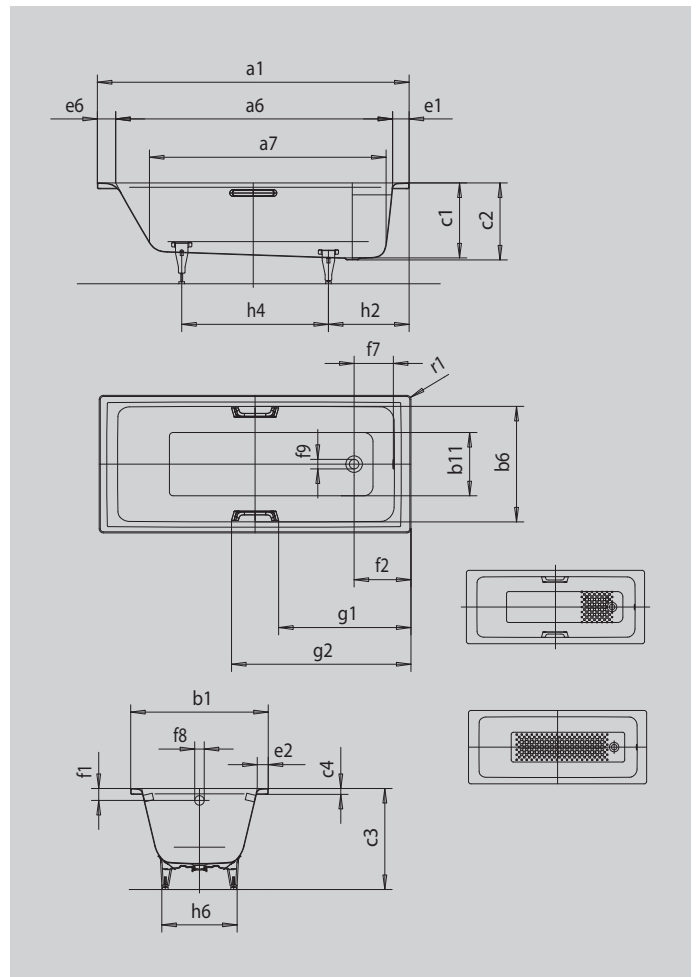

PURO PURO STAR

- straightlined, purist design
- classic four-cornered model
- one-seater bath with waste at foot end
- perfect match for the PURO model range
- made of KALDEWEI steel enamel

Similar illustration

GRIP ELEGANT PURISM

Model		653
External length	a ₁	1800 mm
Internal length (top)	a ₆	1610 mm
Internal length (bottom)	a ₇	1380 mm
External width	b ₁	800 mm
Internal width (top)	b ₆	670 mm
Internal width (bottom)	b ₁₁	510 mm
Depth inside	c ₁	410 mm
Depth incl. waste hole	c ₂	420 mm
Height with feet	c ₃	553 - 563 mm
Height of rim	c ₄	32 mm
Width of rim (foot end; long side; head end)	e ₁ ; e ₂ ; e ₆	90; 60; 100 mm
Distance top edge to centre of overflow hole	f ₁	65 mm
Distance bath edge to centre of waste hole	f ₂	310 mm
Distance centre of waste hole to centre of overflow hole	f ₇	214 mm
Diameter of overflow hole	f ₈	Ø 52 mm
Diameter of waste hole	f ₉	Ø 52 mm
Distance foot end of bath edge to centre of foot	h ₂	460 mm
Distance between the feet	h ₄	820 mm
Width of feet max.	h ₆	520 mm
External radius	r ₁	8 mm
Water volume		170 l
Net weight		57 kg
Anti-slip		396 x 396 mm
Full anti-slip		1020 x 396 mm