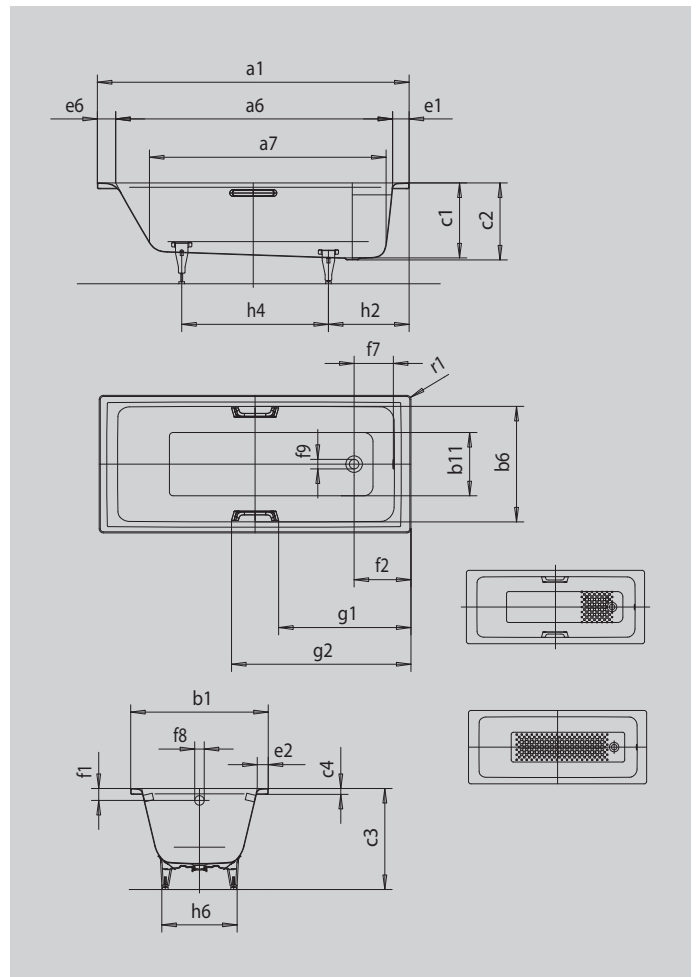

PURO PURO STAR

- straightlined, purist design
- classic four-cornered model
- one-seater bath with waste at foot end
- perfect match for the PURO model range
- made of KALDEWEI steel enamel

Similar illustration

GRIP ELEGANT PURISM

Model		652
External length	a ₁	1700 mm
Internal length (top)	a ₆	1510 mm
Internal length (bottom)	a ₇	1280 mm
External width	b ₁	750 mm
Internal width (top)	b ₆	620 mm
Internal width (bottom)	b ₁₁	460 mm
Depth inside	c ₁	410 mm
Depth incl. waste hole	c ₂	420 mm
Height with feet	c ₃	554 - 568 mm
Height of rim	c ₄	32 mm
Width of rim (foot end; long side; head end)	e ₁ ; e ₂ ; e ₆	90; 60; 100 mm
Distance top edge to centre of overflow hole	f ₁	65 mm
Distance bath edge to centre of waste hole	f ₂	310 mm
Distance centre of waste hole to centre of overflow hole	f ₇	214 mm
Diameter of overflow hole	f ₈	Ø 52 mm
Diameter of waste hole	f ₉	Ø 52 mm
Distance foot end of bath edge to centre of foot	h ₂	445 mm
Distance between the feet	h ₄	750 mm
Width of feet max.	h ₆	470 mm
External radius	r ₁	8 mm
Water volume		137 l
Net weight		50 kg
Anti-slip		348 x 348 mm
Full anti-slip		924 x 348 mm