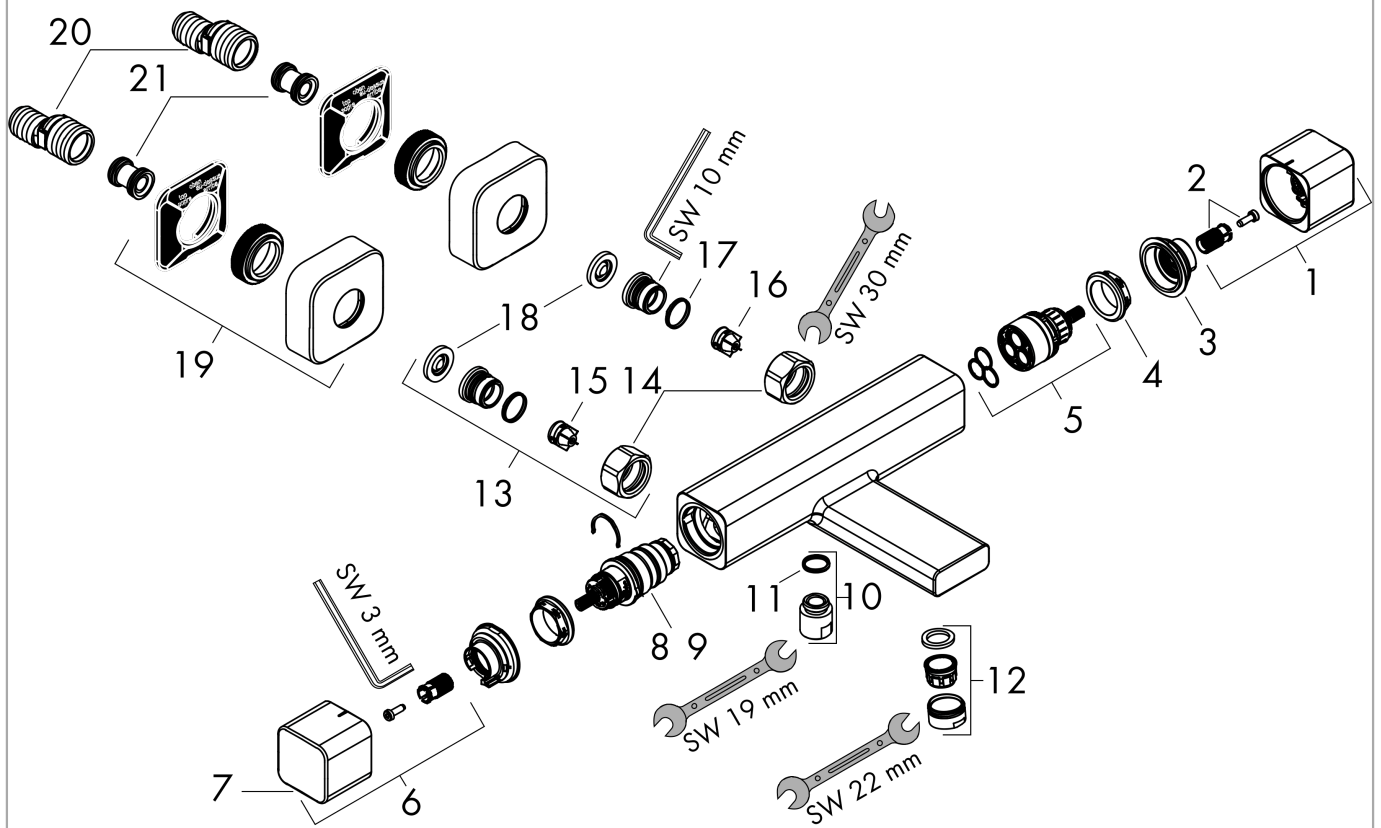

Ecostat E

Bath thermostat for exposed installation

Finish: **Chrome** Article Number: **15774000**

Description

product features

- projection 183 mm
- 2 functions
- CoolContact thermostat: Prevents the housing from heating up, making showering even safer
- thermostat cartridge
- maximum flow rate at 3 bar: 18,6 l/min
- flow rate for bath spout at 3 bar: 18,6 l/min
- flow rate of hand shower at 3 bar: 15,4 l/min
- min. operating pressure: 1 bar
- max. operating pressure: 10 bar
- Safety stop at 40 °C
- temperature limitation adjustable
- non-return valve
- protected against backflow, according to DIN EN 1717
- with silencer
- material handles: metal
- connection dimension: DN15
- connection type: s-shaped connections, G ½
- centre distance: 150 ± 12 mm
- dirt filter included

Finish: **Chrome** Article Number: **15774000**

Flowchart

Ecostat E

Bath thermostat for exposed installation

Finish: **Chrome** Article Number: **15774000**

Exploded Drawing

Year of production: >08/19

Ecostat E

Bath thermostat for exposed installation

Finish: **Chrome** Article Number: **15774000**

Spare part list

Year of production: >08/19

Pos.	Description	Article Number	PC	PU
1	handle	93521000	12	1
2	handle fixing set	93228000	3	1
3	safety set	93519000	1	1
4	nut	98913000	6	1
5	shut off unit with selector	98283000	12	1
6	handle	93520000	13	1
7	pushbutton	92848000	2	1
8	thermostat cartridge	98282000	14	1
9	cartridge for exchanged connections	92373000	18	1
10	connecting thread	95392000	6	1
11	O-ring 14x2	98129000	1	1
12	aerator M24x1 (38 l/min)	95871000	6	1
13	set of unions	94285000	99	1
14	set of nuts	96157000	8	1
15	non return valve (pressure-resistant up to 2 MPa)	93136000	8	1
16	non return valve	96737000	8	1
17	O-ring 17x1,5	98137000	1	1
18	filter packing	96922000	3	1
19	escutcheon	93518000	7	1
20	set of S-unions (±12 mm)	94140000	10	1
21	noise reduction	96429000	2	1