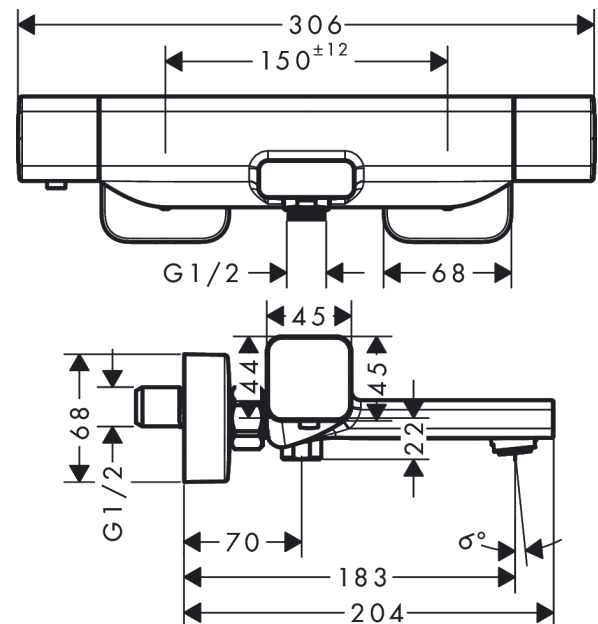

Scale drawing