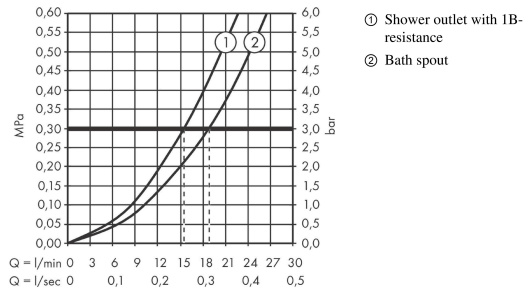

Ecostat E

Bath thermostat for exposed installation

Finish: **Chrome** Article Number: **15774000**

Flowchart