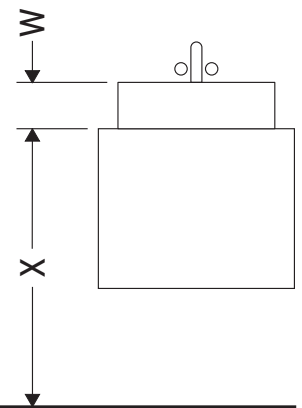

## Monteringsanvisning

W mm	X mm
16	834

ME by Starck # 233613