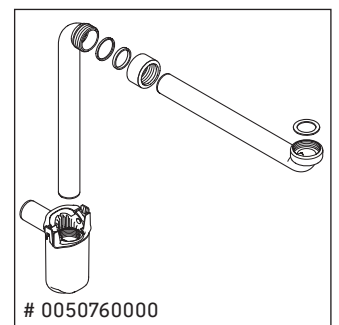

## Monteringsanvisning

W mm	X mm
16	834

ME by Starck # 233613