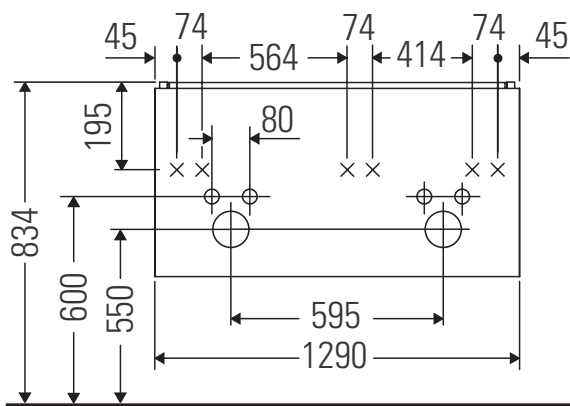

## Monteringsanvisning

W mm	X mm
16	834

ME by Starck # 233613