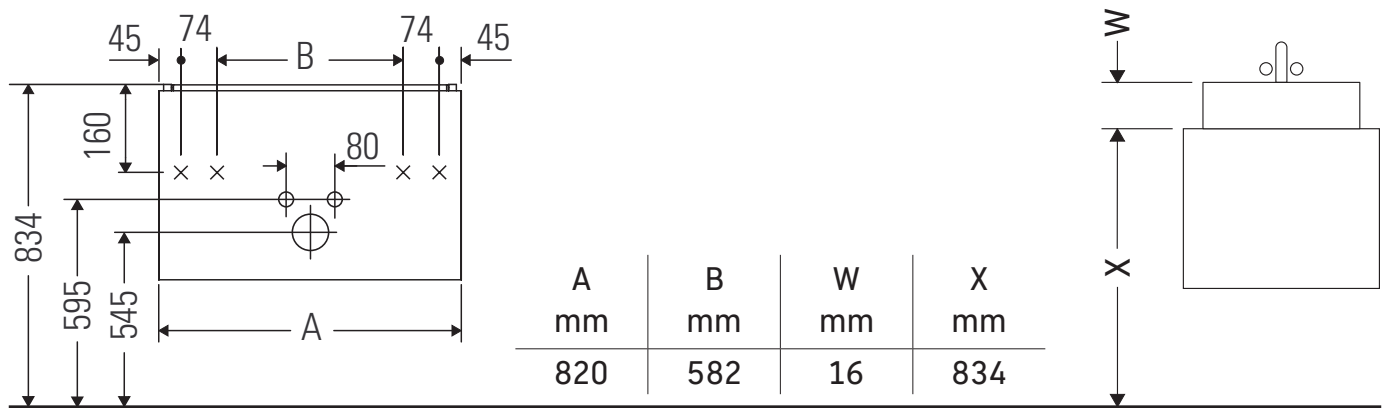

## Monteringsanvisning

ME by Starck # 233683