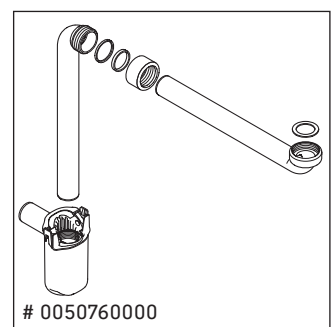

## Monteringsanvisning

ME by Starck # 233683