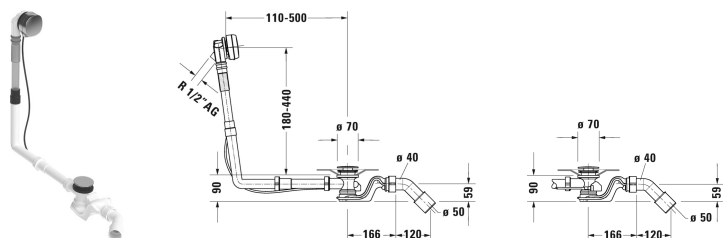

Accessories Waste and overflow Quadroval # 792203

Waste and overflow Quadroval	Dimension	Weight	Order number
with water inlet, chrome, *, for bathtubs with central outlet, outlet diameter 52 mm, length of bowden cable 650 mm			
Colors			
Variant			
Infobox			
* pipe interrupt or faucet with safety against backflow according to DIN EN 1717 necessary, connection hose # 790188 is recommended			

All drawings contain the necessary measurements which are subject to standard tolerances. They are stated in mm and are non-binding. Exact measurements, in particular for customised installation scenarios, can only be taken from the finished piece.