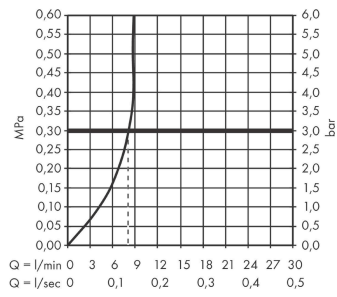

Zesis M33

Single lever kitchen mixer 160, pull-out spray, 2jet

Finish: **Chrome** Article Number: **74801000**

Description

product features

- ComfortZone 160
- swivel range 150°
- laminar spray, shower spray
- lockable shower spray, spray returns through pressing spray diverter and spray returns automatically through handle closing
- MagFit magnetic shower support
- quick connect hose
- connection dimension: DN15
- maximum flow rate at 3 bar: 8,2 l/min
- ceramic cartridge
- connection type: G 3/8 connections
- temperature limitation adjustable
- integrated non-return valve
- suitable for continuous flow water heaters
- extension length up to 50 cm

Technology

Design awards

Product image

Scale drawing

Zesis M33
Single lever kitchen mixer 160, pull-out spray, 2jet
 Finish: **Chrome** Article Number: **74801000**

Flowchart

Zesis M33
Single lever kitchen mixer 160, pull-out spray, 2jet
 Finish: **Chrome** Article Number: **74801000**