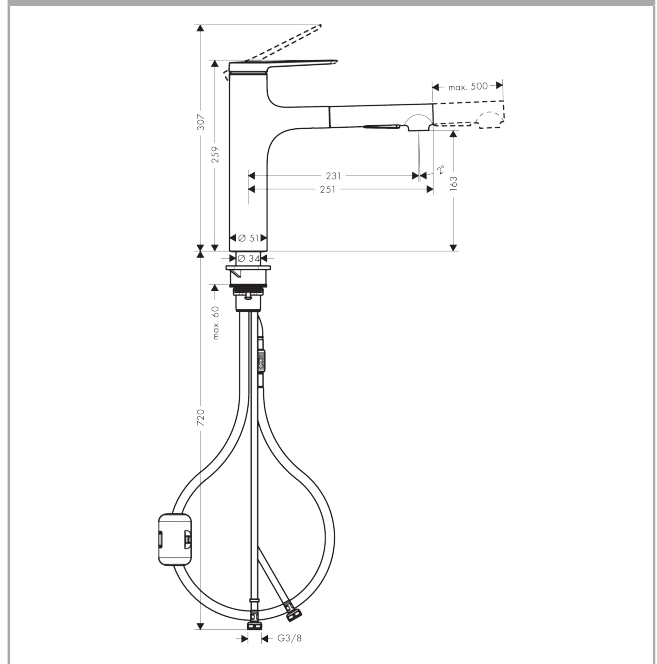

Scale drawing