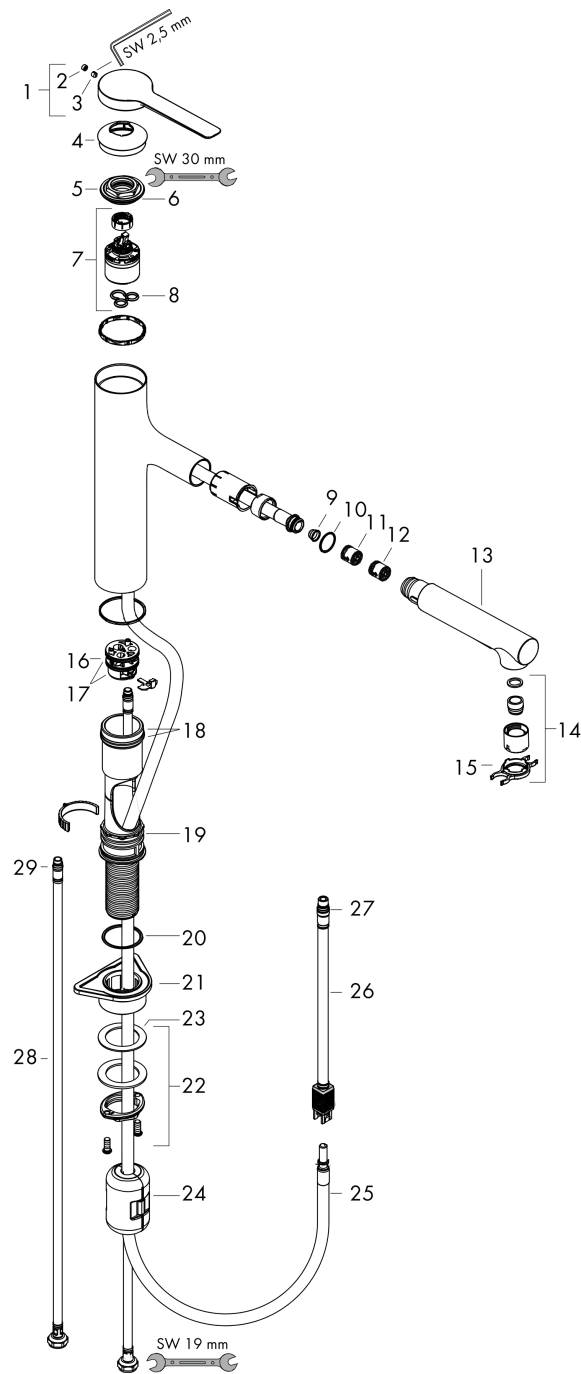

Zesis M33

Single lever kitchen mixer 160, pull-out spray, 2jet

Finish: **Chrome** Article Number: **74801000**

Description

product features

- ComfortZone 160
- swivel range 150°
- laminar spray, shower spray
- lockable shower spray, spray returns through pressing spray diverter and spray returns automatically through handle closing
- MagFit magnetic shower support
- quick connect hose
- connection dimension: DN15
- maximum flow rate at 3 bar: 8,2 l/min
- ceramic cartridge
- connection type: G 3/8 connections
- temperature limitation adjustable
- integrated non-return valve
- suitable for continuous flow water heaters
- extension length up to 50 cm

Exploded Drawing

Year of production: >12/21

Zesis M33

Single lever kitchen mixer 160, pull-out spray, 2jet

Finish: **Chrome** Article Number: **74801000**

Spare part list

Year of production: >12/21

Pos.	Description	Article Number	PC	PU
1	handle	94391000	9	1
2	screw cover	93735610	3	1
3	hollow set screw M5x5	98446000	1	1
4	flange	94388000	3	1
5	nut	94389000	9	1
6	O-ring 41x2	98212000	1	1
7	cartridge, assy	93895000	12	1
8	seal	95008000	3	1
9	filter	97735000	1	1
10	O-ring 18x1,5	98231000	1	1
11	flow limiter / non return valve	87560000	3	1
12	non return valve	87561000	3	1
13	handspray	94395000	12	1
14	aerator laminar M22x1 (15 l/min)	95909000	10	1
15	service tool	95910000	3	1
16	adapter for cartridge	95911000	6	1
17	O-Ring 30x2	98186000	1	1
18	O-ring 37x2	92115000	1	1
19	O-ring 44x2	94394000	1	1
20	O-ring 39x2	98158000	1	1
21	support	97523000	2	1
22	fixing set (Ø 34)	95049000	5	1
23	lever collar	97548000	1	1
24	weight	92500000	9	1
25	hose 1,25 m	95506000	12	1
26	connection hose 600 mm	92264000	9	1
27	connection hose	94267000	9	1
28	O-ring 6,6x1,6	93019000	1	1