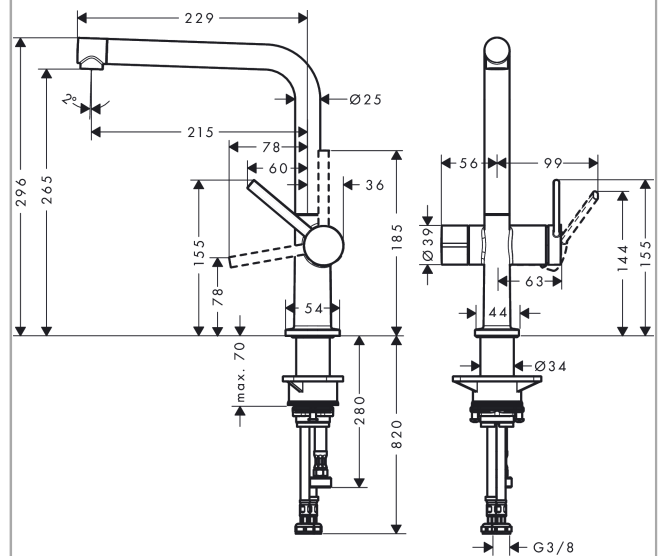

#### product features

- ComfortZone 270
- swivel range adjustable in 4 steps 60°, 110°, 150° or 360°
- laminar spray
- with integrated shut-off valve
- connection dimension: DN15
- maximum flow rate at 3 bar: 8 l/min
- ceramic cartridge
- connection type: G 3/8 connections
- temperature limitation adjustable
- suitable for continuous flow water heaters
- tap hole with Ø 35 mm required

### Scale drawing

### Flowchart

Talis M54

Single lever kitchen mixer 270, device shut-off valve, 1jet

Finish: **Stainless Steel Finish** Article Number: **72827800**

Exploded Drawing

Year of production: >04/20

## Talis M54

Single lever kitchen mixer 270, device shut-off valve, 1jet  
 Finish: **Stainless Steel Finish** Article Number: **72827800**