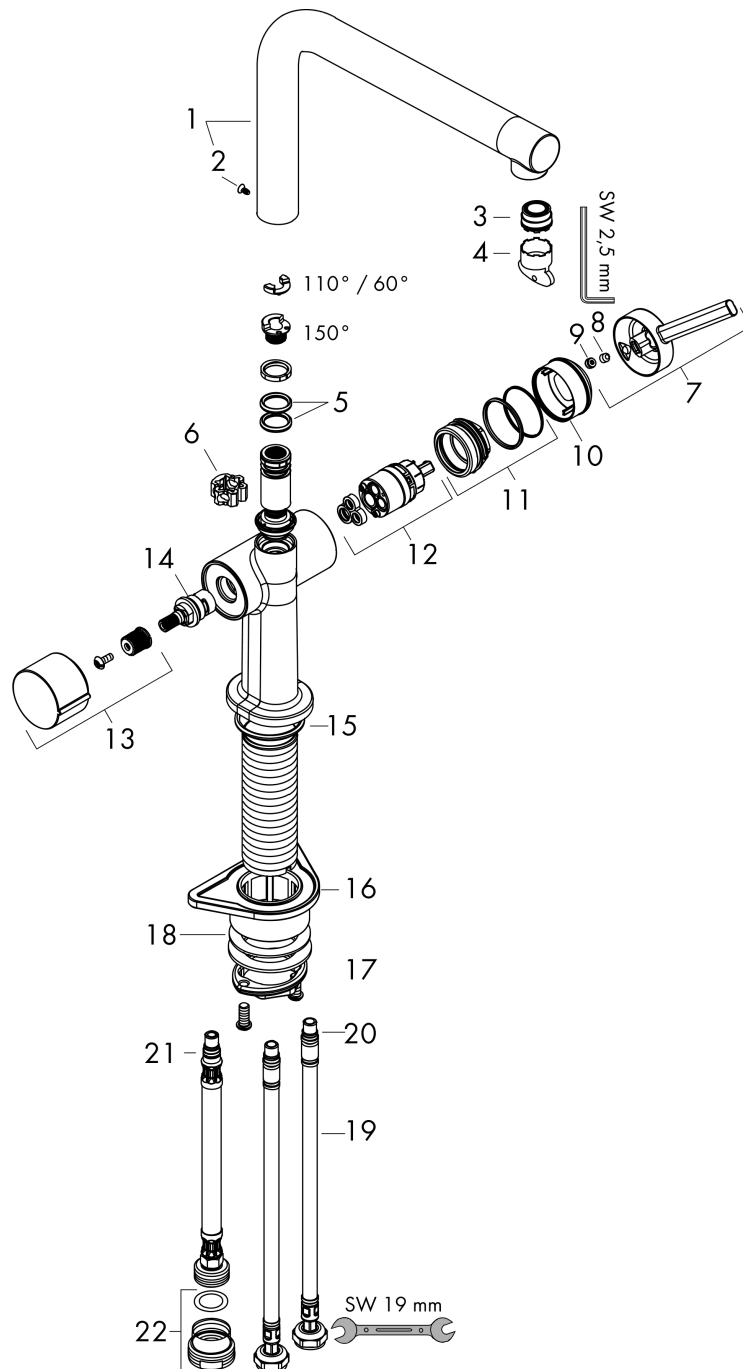

### Scale drawing

### Flowchart

Talis M54

Single lever kitchen mixer 270, device shut-off valve, 1jet

Finish: **Stainless Steel Finish** Article Number: **72827800**

Exploded Drawing

Year of production: >04/20

## Talis M54

Single lever kitchen mixer 270, device shut-off valve, 1jet  
 Finish: **Stainless Steel Finish** Article Number: **72827800**

### Spare part list

Year of production: >04/20

Pos.	Description	Article Number	PC	PU
1	spout cpl.	93758800	64	1
2	screw	97662000	3	1
3	spray former	93748000	7	1
4	service tool	93750000	3	1
5	O-Ring 14x2,5	98189000	1	1
6	axialring	97558000	1	1
7	handle	93736800	59	1
8	hollow set screw M5x5	98446000	1	1
9	screw cover	93735610	3	1
10	flange	93737800	59	1
11	nut	93738000	10	1
12	cartridge, assy	93760000	13	1
13	handle	93809800	61	1
14	shut off unit	93658000	12	1
15	O-ring 36x3	98052000	1	1
16	support	97523000	2	1
17	fixing set (Ø 34)	95049000	5	1
18	lever collar	97548000	1	1
19	connection hose 900 mm M8x0,75 G3/8	93746000	9	1
20	O-ring 6,6x1,6	93019000	1	1
21	O-ring 7x1,5	98422000	1	1
22	reduction coupling	92844000	5	1