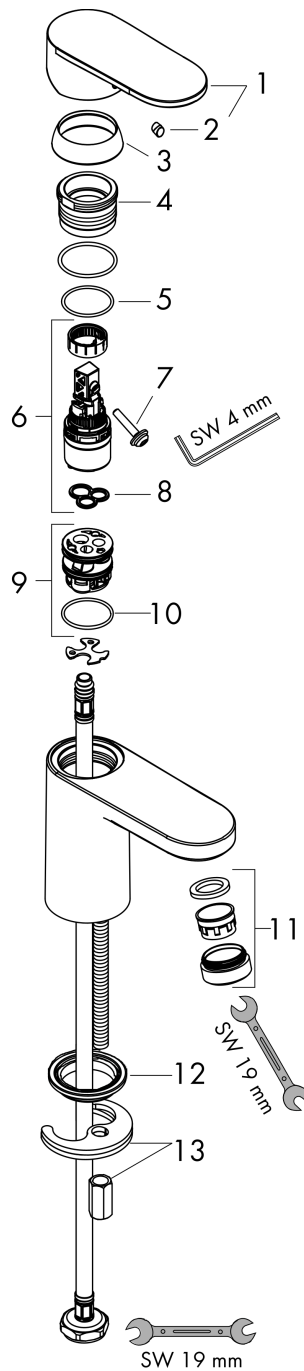

Vernis Blend
Single lever basin mixer 70 without waste set
 Finish: **Chrome** Article Number: **71558000**

Description

product features

- ComfortZone 70
- projection: 89 mm
- spout height: 71 mm
- handle variant: lever handle
- spray type: normal spray
- swiveling spray former
- maximum flow rate at 3 bar: 5 l/min
- ceramic cartridge
- temperature limitation adjustable
- suitable for continuous flow water heaters
- connection type: G 3/8 connections
- connection dimension: DN15
- EU taxonomy: max. 6 l/min - Substantial Contribution (SC) possible

Technology

Certificates / Sustainability

Product image

Scale drawing

Vernis Blend
Single lever basin mixer 70 without waste set
 Finish: **Chrome** Article Number: **71558000**

Flowchart

Vernis Blend
Single lever basin mixer 70 without waste set
 Finish: **Chrome** Article Number: **71558000**

Exploded Drawing

Year of production: >01/21

Vernis Blend
Single lever basin mixer 70 without waste set
 Finish: **Chrome** Article Number: **71558000**

Spare part list

Year of production: >01/21

Pos.	Description	Article Number	PC	PU
1	handle	93678000	8	1
2	screw cover	96338000	1	1
3	flange	93680000	3	1
4	nut	93681000	6	1
5	O-ring 24x1,5	98434000	1	1
6	cartridge, assy	97685000	11	1
7	locking screw for handle	95140000	2	1
8	seal	98865000	8	1
9	adapter for cartridge	98866000	8	1
10	O-ring 23x2	98398000	1	1
11	aerator swivelling M24x1 (5 l/min)	93834000	6	1
12	seal Ø 42	98722000	2	1
13	fixing set	96016000	8	1
14	connection hose 450 mm M8x0,75 G3/8	97206000	8	1
15	O-ring 7x1,5	98422000	1	1