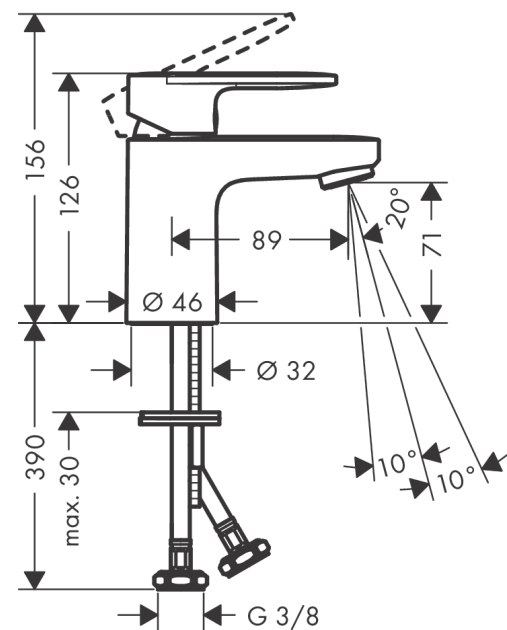

Vernis Blend
Single lever basin mixer 70 without waste set
 Finish: **Chrome** Article Number: **71558000**

Description

product features

- ComfortZone 70
- projection: 89 mm
- spout height: 71 mm
- handle variant: lever handle
- spray type: normal spray
- swiveling spray former
- maximum flow rate at 3 bar: 5 l/min
- ceramic cartridge
- temperature limitation adjustable
- suitable for continuous flow water heaters
- connection type: G 3/8 connections
- connection dimension: DN15
- EU taxonomy: max. 6 l/min - Substantial Contribution (SC) possible

Technology

Certificates / Sustainability

Product image

Scale drawing

Vernis Blend
Single lever basin mixer 70 without waste set
 Finish: **Chrome** Article Number: **71558000**

Flowchart

Vernis Blend
Single lever basin mixer 70 without waste set
 Finish: **Chrome** Article Number: **71558000**

Exploded Drawing

Year of production: >01/21

Vernis Blend
Single lever basin mixer 70 without waste set
 Finish: **Chrome** Article Number: **71558000**

Spare part list

Year of production: >01/21

Pos.	Description	Article Number	PC	PU
1	handle	93678000	8	1
2	screw cover	96338000	1	1
3	flange	93680000	3	1
4	nut	93681000	6	1
5	O-ring 24x1,5	98434000	1	1
6	cartridge, assy	97685000	11	1
7	locking screw for handle	95140000	2	1
8	seal	98865000	8	1
9	adapter for cartridge	98866000	8	1
10	O-ring 23x2	98398000	1	1
11	aerator swivelling M24x1 (5 l/min)	93834000	6	1
12	seal Ø 42	98722000	2	1
13	fixing set	96016000	8	1
14	connection hose 450 mm M8x0,75 G3/8	97206000	8	1
15	O-ring 7x1,5	98422000	1	1