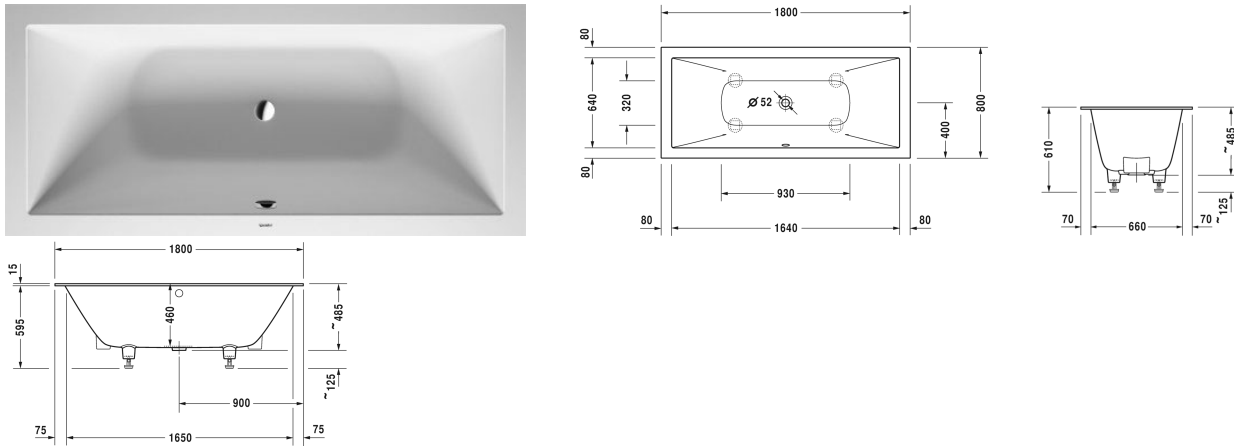

**DuraSquare Bathtub # 70042600000000 / 700426630000000 / 700426650000000 / 700426HA0000000 / 700426HB00000000 / 700426HC00000000**

|< 1800 mm >|

Bathtub	Dimension	Weight	Order number
rectangle, built-in, with support frame, with two backrest slopes, DuroCast® Plus , Filling capacity 170 litre , water level 365 mm			
<b>Colors</b>			
00 White Alpin 63 Light Grey Matt 65 Dark Grey Matt HA Greenblue Matt HB Parlour Blue Matt HC Cinnamon Matt			
<b>Variant</b>			
Basic model	1800 x 800 mm	74.000 kilogram	700426000000000
Basic model	1800 x 800 mm	74.000 kilogram	700426630000000
Basic model	1800 x 800 mm	74.000 kilogram	700426650000000
Basic model	1800 x 800 mm	74.000 kilogram	700426HA0000000
Basic model	1800 x 800 mm	74.000 kilogram	700426HB0000000
Basic model	1800 x 800 mm	74.000 kilogram	700426HC0000000
<b>Suitable setting for Basic model</b>			
Bathtub handle chrome			792804
<b>Suitable products</b>			
Rubber profile for noise reduction, length: 3300 mm, Width: 70 mm,			790126
Waste and overflow Quadroval with base inlet, chrome, for bathtubs, with flexible hose, **, outlet diameter 52 mm, length of bowden cable 725 mm,			791228
Waste and overflow Quadroval chrome, for bathtubs with central outlet, outlet diameter 52 mm, length of bowden cable 650 mm,			792202

**DuraSquare Bathtub** # 700426000000000 / 700426630000000  
/ 700426650000000 / 700426HA0000000 / 700426HB0000000 /  
700426HC0000000

|< 1800 mm >|

---

Waste and overflow Quadroval with water inlet, chrome, \*, for  
bathtubs with central outlet, outlet diameter 52 mm, length of  
bowden cable 650 mm,

792203

---

*All drawings contain the necessary measurements which are subject to standard tolerances. They are stated in mm and are non-binding.  
Exact measurements, in particular for customised installation scenarios, can only be taken from the finished piece.*