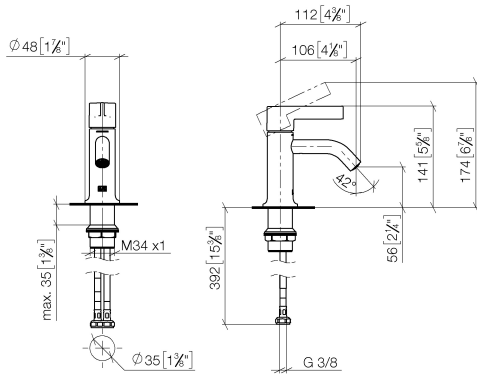

VAIA Single-lever basin mixer without pop-up waste - Brushed Platinum

33 522 809

- 106 mm projection
- fixed spout
- circular, air-enriched flow
- height of mixer 141 mm
- height up to aerator 56 mm
- hole diameter 35 mm
- 2x screw-in M 8 x 1 pressure hose, leak-tested
- max. flow 5.7 l/min
- lead-free
- This product can help a building to meet requirements of Green Building Rating Systems, e.g. LEED®, BREEAM®, DGNB

	Brushed Platinum	33 522 809-06
	Chrome	33 522 809-00
	Platinum	33 522 809-08
	Dark Chrome	33 522 809-19
	Brushed Durabrass (23kt Gold)	33 522 809-28
	Brushed Champagne (22kt Gold)	33 522 809-46
	Champagne (22kt Gold)	33 522 809-47
	Brushed Dark Platinum	33 522 809-99

VAIA Single-lever basin mixer without pop-up waste - Brushed Platinum

33 522 809

mm [inches]

Flow rate chart

Spare parts list

No.	Item Number	Name	Quantity used	Delivery time
1	90 31 20 087 00-06	plug	1	10
2	90 31 11 063 00 90	pin	1	2
3	09 20 80 020-06	handle	1	10
4	09 28 30 021-06	cover	1	10
5	09 24 04 266 90	nut	1	2
6	90 15 05 042 00 90	cartridge	1	2
7	90 11 06 215 00-06	spout	1	10
8	04 23 10 044 07 90	fixing set	1	2
9	04 30 04 100 00 90	hose	2	2