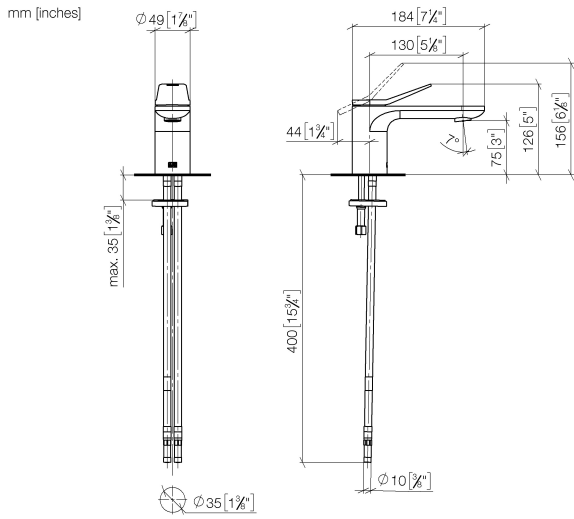

## Single-lever basin mixer without pop-up waste

---

33 521 845

- 130 mm projection
- fixed spout
- circular, air-enriched flow
- height of mixer 127 mm
- height up to aerator 75 mm
- hole diameter 35 mm
- 2x screw-in M 8 x 1 pressure hose, leak-tested
- max. flow 5.7 l/min
- lead-free

	Chrome	33 521 845-00
	Brushed Platinum	33 521 845-06
	Dark Chrome	33 521 845-19
	Matte Black	33 521 845-33
	Brushed Chrome	33 521 845-93

**Single-lever basin mixer without pop-up waste**

33 521 845

**Flow rate chart**

Single-lever basin mixer without pop-up waste

33 521 845

Spare parts list

No.	Item Number	Name	Quantity used	Delivery time
1	90 20 84 020 00-00	handle	1	10
2	09 28 30 034 90	cover	1	2
3	09 23 10 123 90	nut	1	2
4	09 14 10 038 90	seal	1	2
5	90 15 05 042 01 90	cartridge	1	2
6	90 23 01 161 01-00	aerator	1	10
7	04 30 11 038 75 90	fixing set	1	2
8	04 30 04 100 00 90	hose	2	2
9	09 31 11 011 90	pin	1	2