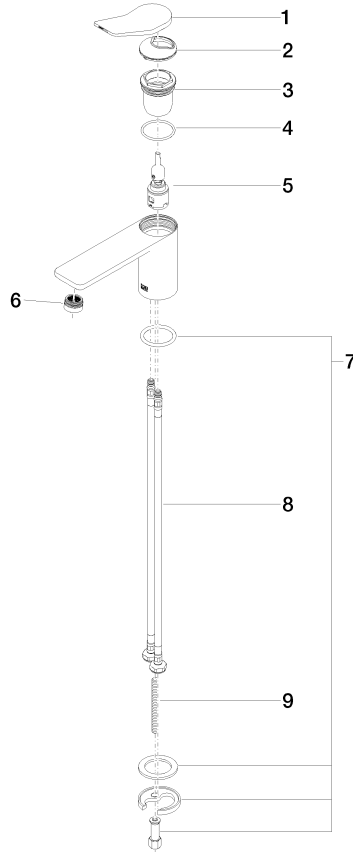

## Single-lever basin mixer without pop-up waste

---

33 521 845

- 130 mm projection
- fixed spout
- circular, air-enriched flow
- height of mixer 127 mm
- height up to aerator 75 mm
- hole diameter 35 mm
- 2x screw-in M 8 x 1 pressure hose, leak-tested
- max. flow 5.7 l/min
- lead-free

	Chrome	33 521 845-00
	Brushed Platinum	33 521 845-06
	Dark Chrome	33 521 845-19
	Matte Black	33 521 845-33
	Brushed Chrome	33 521 845-93

**Single-lever basin mixer without pop-up waste**

33 521 845

**Flow rate chart**

Single-lever basin mixer without pop-up waste

33 521 845

Spare parts list

No.	Item Number	Name	Quantity used	Delivery time
1	90 20 84 020 00-00	handle	1	10
2	09 28 30 034 90	cover	1	2
3	09 23 10 123 90	nut	1	2
4	09 14 10 038 90	seal	1	2
5	90 15 05 042 01 90	cartridge	1	2
6	90 23 01 161 01-00	aerator	1	10
7	04 30 11 038 75 90	fixing set	1	2
8	04 30 04 100 00 90	hose	2	2
9	09 31 11 011 90	pin	1	2