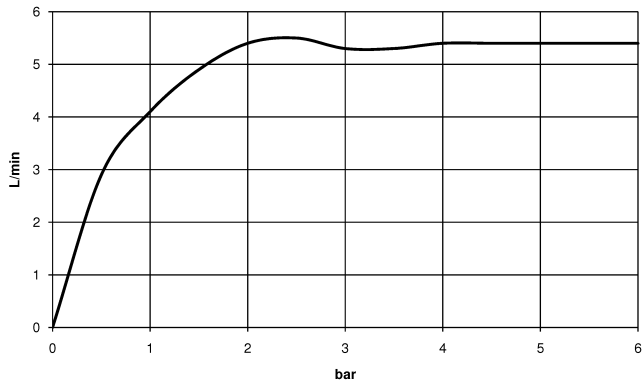

## Single-lever basin mixer without pop-up waste

---

33 521 845

- 130 mm projection
- fixed spout
- circular, air-enriched flow
- height of mixer 127 mm
- height up to aerator 75 mm
- hole diameter 35 mm
- 2x screw-in M 8 x 1 pressure hose, leak-tested
- max. flow 5.7 l/min
- lead-free

	Chrome	33 521 845-00
	Brushed Platinum	33 521 845-06
	Dark Chrome	33 521 845-19
	Matte Black	33 521 845-33
	Brushed Chrome	33 521 845-93

**Single-lever basin mixer without pop-up waste**

33 521 845

**Flow rate chart**