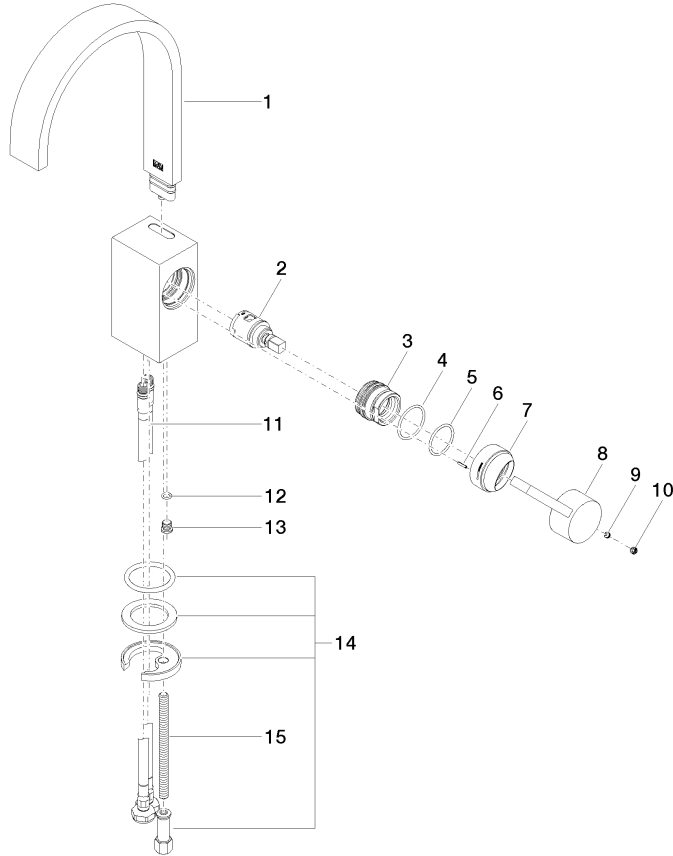

## Single-lever basin mixer without pop-up waste

33 521 782

- 165 mm projection
- fixed spout
- rectangular, air-enriched flow
- height of mixer 310 mm
- height up to aerator 202 mm
- hole diameter 35 mm
- 2x screw-in M 10 x 1 pressure hose, leak-tested
- max. flow 5.7 l/min
- lead-free
- WRAS: 1804056

## Single-lever basin mixer without pop-up waste

33 521 782

### Flow rate chart

### Spare parts list

No.	Item Number	Name	Quantity used	Delivery time
1	90 28 22 153 01-99	spout	1	30
2	90 15 05 042 00 90	cartridge	1	2
3	09 24 04 288 90	nut	1	2
4	09 14 10 137 90	seal	1	2
5	09 14 10 063 90	seal	1	2
6	09 31 11 152 90	pin	1	2
7	09 28 30 028-99	cover	1	30
8	09 20 78 057-99	handle	1	30
9	09 31 11 063 90	pin	1	2
10	09 31 20 109 90	plug	1	2
11	04 30 04 104 00 90	hose	2	2
12	09 14 10 132 90	seal	1	2
13	09 31 20 027 10-00	plug	1	10
14	04 30 11 038 75 90	fixing set	1	2
15	09 31 11 012 90	pin	1	2