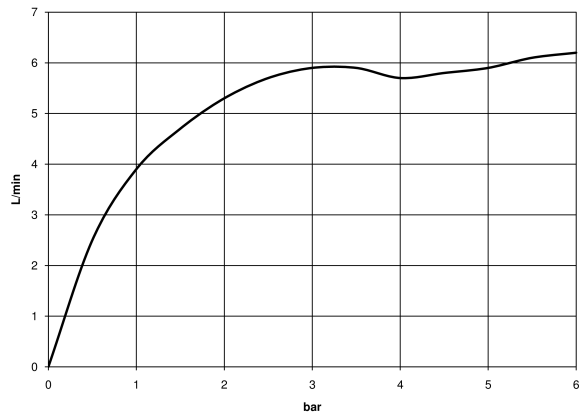

## Single-lever basin mixer without pop-up waste

33 521 782

- 165 mm projection
- fixed spout
- rectangular, air-enriched flow
- height of mixer 310 mm
- height up to aerator 202 mm
- hole diameter 35 mm
- 2x screw-in M 10 x 1 pressure hose, leak-tested
- max. flow 5.7 l/min
- lead-free
- WRAS: 1804056

## Single-lever basin mixer without pop-up waste

33 521 782

### Flow rate chart