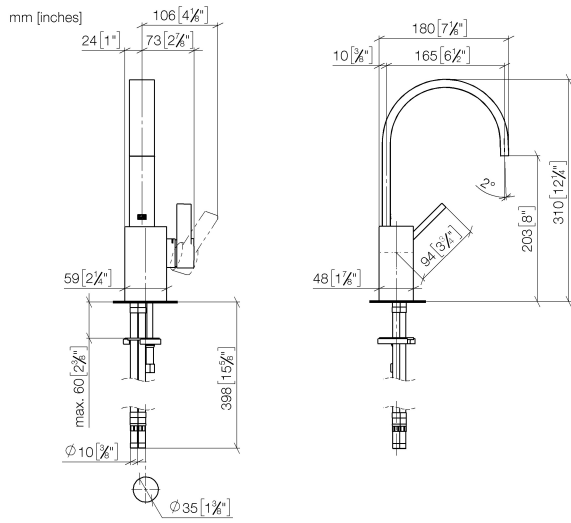

## Single-lever basin mixer without pop-up waste

33 521 782

- 165 mm projection
- fixed spout
- rectangular, air-enriched flow
- height of mixer 310 mm
- height up to aerator 202 mm
- hole diameter 35 mm
- 2x screw-in M 10 x 1 pressure hose, leak-tested
- max. flow 5.7 l/min
- lead-free
- WRAS: 1804056

## Single-lever basin mixer without pop-up waste

33 521 782

### Flow rate chart

### Spare parts list

No.	Item Number	Name	Quantity used	Delivery time
1	90 28 22 153 01-99	spout	1	30
2	90 15 05 042 00 90	cartridge	1	2
3	09 24 04 288 90	nut	1	2
4	09 14 10 137 90	seal	1	2
5	09 14 10 063 90	seal	1	2
6	09 31 11 152 90	pin	1	2
7	09 28 30 028-99	cover	1	30
8	09 20 78 057-99	handle	1	30
9	09 31 11 063 90	pin	1	2
10	09 31 20 109 90	plug	1	2
11	04 30 04 104 00 90	hose	2	2
12	09 14 10 132 90	seal	1	2
13	09 31 20 027 10-00	plug	1	10
14	04 30 11 038 75 90	fixing set	1	2
15	09 31 11 012 90	pin	1	2