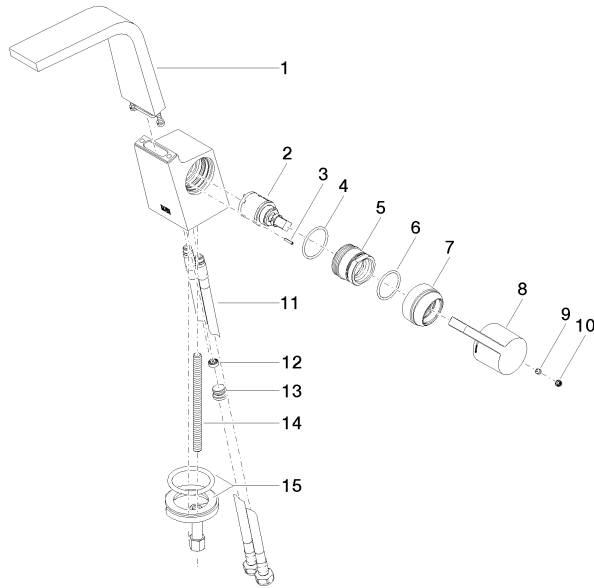

Single-lever basin mixer without pop-up waste

33 521 705

- 173 mm projection
- fixed spout
- rectangular spray pattern with 40 individual jets
- height of mixer 226 mm
- base 56 x 52mm
- height up to aerator 212 mm
- hole diameter 35 mm
- 2x screw-in M 8 x 1 pressure hose, leak-tested
- max. flow 4 l/min
- lead-free
- WRAS: 1612021
- This product can help a building to meet requirements of Green Building Rating Systems, e.g. LEED®, BREEAM®, DGNB, WELL

33 521 705

mm [inches]

Flow rate chart

Single-lever basin mixer without pop-up waste

33 521 705

Parts for other finishes can be found here: [Chrome](#)

Spare parts list

No.	Item Number	Name	Quantity used	Delivery time
1	90 11 70 001 00-06	spout	1	10
2	90 15 05 042 00 90	cartridge	1	2
3	09 31 11 152 90	pin	1	2
4	09 14 10 137 90	seal	1	2
5	09 24 04 294 90	sleeve	1	2
6	09 14 10 063 90	seal	1	2
7	09 28 30 029-06	cover	1	10
8	09 20 67 010-06	handle	1	10
9	09 31 11 030 90	pin	1	2
10	09 31 20 109 90	plug	1	2
11	04 30 04 100 00 90	hose	2	2
12	09 23 01 034 90	flow reducer	1	2
13	04 31 20 039 10 90	plug	1	2
14	09 31 11 012 90	pin	1	2
15	04 30 11 038 75 90	fixing set	1	2