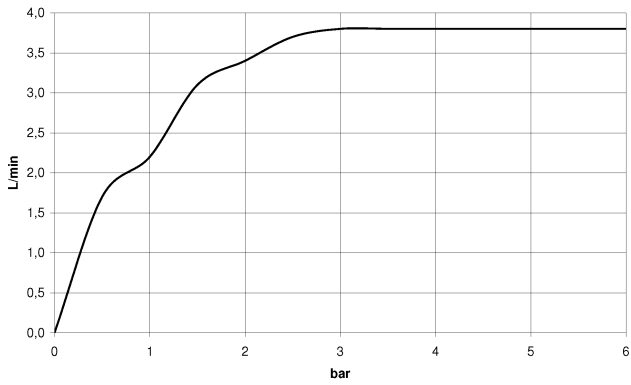

Single-lever basin mixer without pop-up waste

33 521 705

- 173 mm projection
- fixed spout
- rectangular spray pattern with 40 individual jets
- height of mixer 226 mm
- base 56 x 52mm
- height up to aerator 212 mm
- hole diameter 35 mm
- 2x screw-in M 8 x 1 pressure hose, leak-tested
- max. flow 4 l/min
- lead-free
- WRAS: 1612021
- This product can help a building to meet requirements of Green Building Rating Systems, e.g. LEED®, BREEAM®, DGNB, WELL

	Brushed Platinum	33 521 705-06
	Chrome	33 521 705-00
	Dark Chrome	33 521 705-19
	Brushed Champagne (22kt Gold)	33 521 705-46
	Champagne (22kt Gold)	33 521 705-47
	Brushed Dark Platinum	33 521 705-99

Single-lever basin mixer without pop-up waste

33 521 705

mm [inches]

Flow rate chart

Single-lever basin mixer without pop-up waste

33 521 705

Parts for other finishes can be found here: [Chrome](#)

Spare parts list

No.	Item Number	Name	Quantity used	Delivery time
1	90 11 70 001 00-06	spout	1	10
2	90 15 05 042 00 90	cartridge	1	2
3	09 31 11 152 90	pin	1	2
4	09 14 10 137 90	seal	1	2
5	09 24 04 294 90	sleeve	1	2
6	09 14 10 063 90	seal	1	2
7	09 28 30 029-06	cover	1	10
8	09 20 67 010-06	handle	1	10
9	09 31 11 030 90	pin	1	2
10	09 31 20 109 90	plug	1	2
11	04 30 04 100 00 90	hose	2	2
12	09 23 01 034 90	flow reducer	1	2
13	04 31 20 039 10 90	plug	1	2
14	09 31 11 012 90	pin	1	2
15	04 30 11 038 75 90	fixing set	1	2