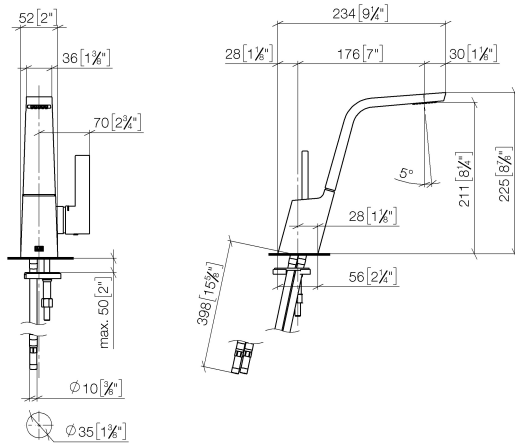

Single-lever basin mixer without pop-up waste

33 521 705

- 173 mm projection
- fixed spout
- rectangular spray pattern with 40 individual jets
- height of mixer 226 mm
- base 56 x 52mm
- height up to aerator 212 mm
- hole diameter 35 mm
- 2x screw-in M 8 x 1 pressure hose, leak-tested
- max. flow 4 l/min
- lead-free
- WRAS: 1612021
- This product can help a building to meet requirements of Green Building Rating Systems, e.g. LEED®, BREEAM®, DGNB, WELL

	Brushed Platinum	33 521 705-06
	Chrome	33 521 705-00
	Dark Chrome	33 521 705-19
	Brushed Champagne (22kt Gold)	33 521 705-46
	Champagne (22kt Gold)	33 521 705-47
	Brushed Dark Platinum	33 521 705-99

Single-lever basin mixer without pop-up waste

33 521 705

mm [inches]

Flow rate chart

Single-lever basin mixer without pop-up waste

33 521 705

Parts for other finishes can be found here: [Chrome](#)

Spare parts list

No.	Item Number	Name	Quantity used	Delivery time
1	90 11 70 001 00-06	spout	1	10
2	90 15 05 042 00 90	cartridge	1	2
3	09 31 11 152 90	pin	1	2
4	09 14 10 137 90	seal	1	2
5	09 24 04 294 90	sleeve	1	2
6	09 14 10 063 90	seal	1	2
7	09 28 30 029-06	cover	1	10
8	09 20 67 010-06	handle	1	10
9	09 31 11 030 90	pin	1	2
10	09 31 20 109 90	plug	1	2
11	04 30 04 100 00 90	hose	2	2
12	09 23 01 034 90	flow reducer	1	2
13	04 31 20 039 10 90	plug	1	2
14	09 31 11 012 90	pin	1	2
15	04 30 11 038 75 90	fixing set	1	2