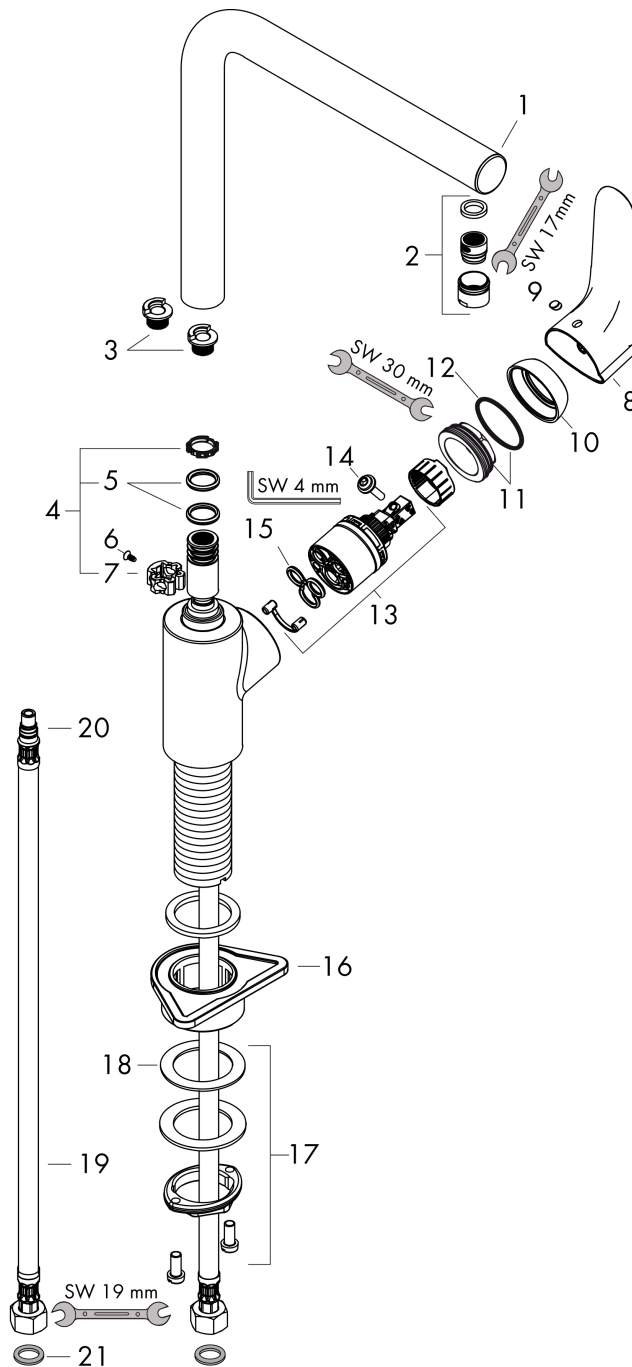

Focus M41

Single lever kitchen mixer 280, 1jet

Finish: **Chrome** Article Number: **31817000**

Description

product features

- ComfortZone 280
- swivel range adjustable in 3 steps 110°, 150° or 360°
- normal spray
- connection dimension: DN15
- maximum flow rate at 3 bar: 12 l/min
- ceramic cartridge
- connection type: G 3/8 connections
- temperature limitation adjustable
- suitable for continuous flow water heaters

Technology

Design awards

Certificates / Sustainability

Product image

Scale drawing

Flowchart

Focus M41

Single lever kitchen mixer 280, 1jet

Finish: **Chrome** Article Number: **31817000**

Exploded Drawing

Year of production: >07/13

Focus M41

Single lever kitchen mixer 280, 1jet

Finish: **Chrome** Article Number: **31817000**

Spare part list

Year of production: >07/13

Pos.	Description	Article Number	PC	PU
1	spout cpl.	98489000	14	1
2	aerator M18x1 (15 l/min)	98490000	6	1
3	set of locating rings (110° / 150°)	98486000	5	1
4	sealing set	92646000	6	1
5	O-Ring 14x2,5	98189000	1	1
6	screw	97662000	3	1
7	axialring	97558000	1	1
8	handle	98460000	11	1
9	screw cover	96338000	1	1
10	flange	95498000	3	1
11	nut	97209000	5	1
12	O-Ring 32x2	98193000	1	1
13	cartridge, assy	92730000	11	1
14	locking screw for handle	95140000	2	1
15	seal	95008000	3	1
16	support	97523000	2	1
17	fixing set (Ø 34)	95049000	5	1
18	lever collar	97548000	1	1
19	connection hose 900 mm M8x0,75 G3/8	98758000	8	1
20	O-ring 7x1,5	98422000	1	1
21	sealing set	95581000	2	1
a	set of locating rings (60° / 80°)	92259000	6	1