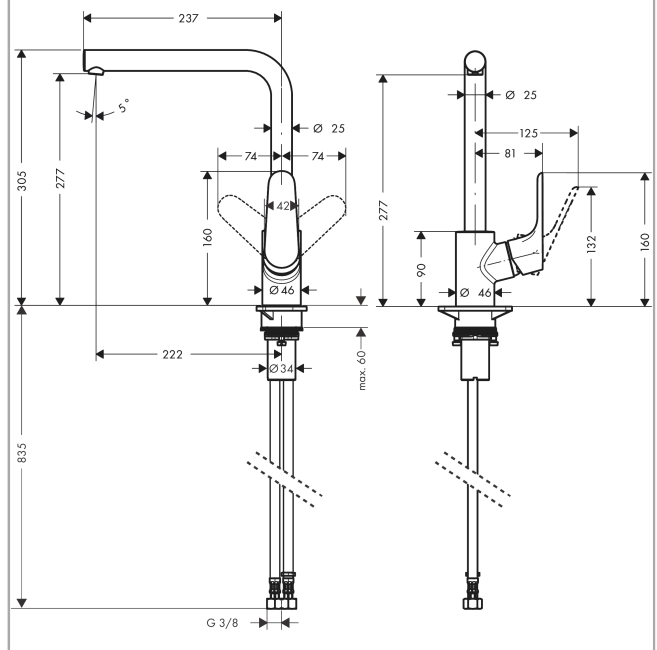

Focus M41

Single lever kitchen mixer 280, 1jet

Finish: **Chrome** Article Number: **31817000**

Description

product features

- ComfortZone 280
- swivel range adjustable in 3 steps 110°, 150° or 360°
- normal spray
- connection dimension: DN15
- maximum flow rate at 3 bar: 12 l/min
- ceramic cartridge
- connection type: G 3/8 connections
- temperature limitation adjustable
- suitable for continuous flow water heaters

Technology

Design awards

Certificates / Sustainability

Product image

Scale drawing

Flowchart

Focus M41

Single lever kitchen mixer 280, 1jet

Finish: **Chrome** Article Number: **31817000**

Exploded Drawing

Year of production: >07/13

Focus M41

Single lever kitchen mixer 280, 1jet

Finish: **Chrome** Article Number: **31817000**

Spare part list

Year of production: >07/13

Pos.	Description	Article Number	PC	PU
1	spout cpl.	98489000	14	1
2	aerator M18x1 (15 l/min)	98490000	6	1
3	set of locating rings (110° / 150°)	98486000	5	1
4	sealing set	92646000	6	1
5	O-Ring 14x2,5	98189000	1	1
6	screw	97662000	3	1
7	axialring	97558000	1	1
8	handle	98460000	11	1
9	screw cover	96338000	1	1
10	flange	95498000	3	1
11	nut	97209000	5	1
12	O-Ring 32x2	98193000	1	1
13	cartridge, assy	92730000	11	1
14	locking screw for handle	95140000	2	1
15	seal	95008000	3	1
16	support	97523000	2	1
17	fixing set (Ø 34)	95049000	5	1
18	lever collar	97548000	1	1
19	connection hose 900 mm M8x0,75 G3/8	98758000	8	1
20	O-ring 7x1,5	98422000	1	1
21	sealing set	95581000	2	1
a	set of locating rings (60° / 80°)	92259000	6	1