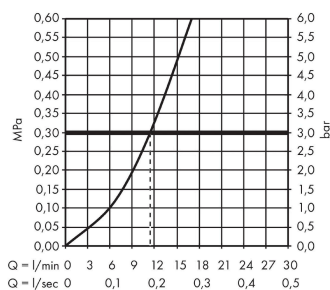

Focus M41

Single lever kitchen mixer 280, 1jet

Finish: **Chrome** Article Number: **31817000**

Description

product features

- ComfortZone 280
- swivel range adjustable in 3 steps 110°, 150° or 360°
- normal spray
- connection dimension: DN15
- maximum flow rate at 3 bar: 12 l/min
- ceramic cartridge
- connection type: G 3/8 connections
- temperature limitation adjustable
- suitable for continuous flow water heaters

Technology

Design awards

Certificates / Sustainability

Product image

Scale drawing

Flowchart

Focus M41

Single lever kitchen mixer 280, 1jet