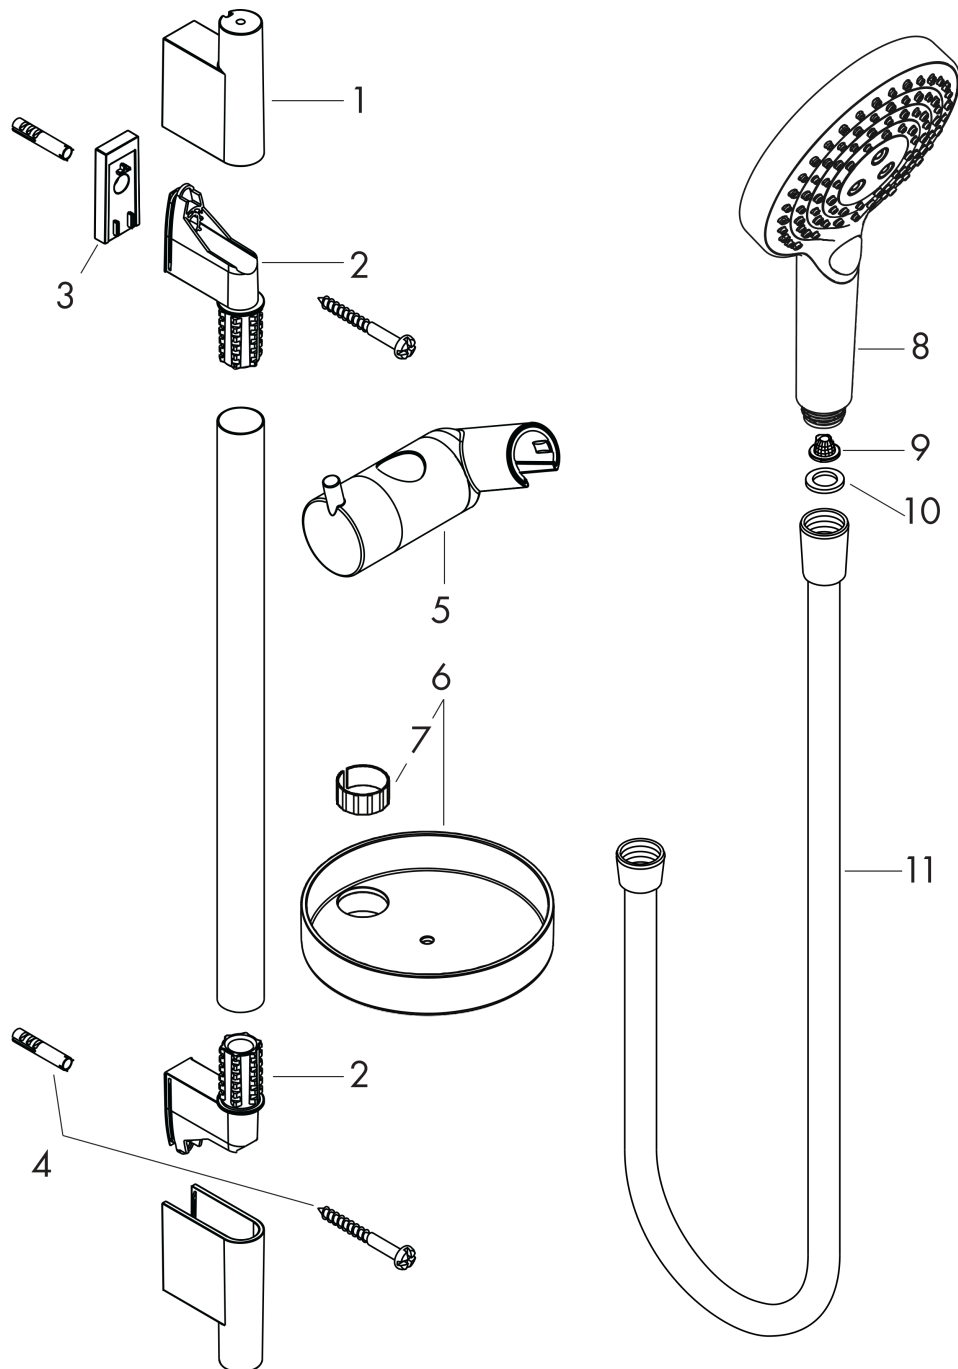

Raindance Select S

Shower set 120 3jet PowderRain with shower bar 65 cm and soap dish

Finish: **Chrome** Article Number: **27654000**

Description

product features

- consists of: hand shower, shower bar, shower hose, slider, soap dish
- shower head size: 125 mm
- spray type: PowderRain, Rain, Whirl
- convenient spray selection via Select button
- 90° position adjustable hand shower holder, pivots left and right, up and down
- maximum flow rate at 3 bar: 11 l/min
- minimum flow pressure: 1 bar
- operating pressure: min. 1 bar/max. 6 bar
- wall mounting: screw fastening
- wall supports made of plastic
- profile pipe: round
- pipe length: 718 mm
- shower bar diameter: 22 mm
- drilling distance 625 mm
- pivot connector prevents hose from tangling

Technology

Product image

Scale drawing

Raindance Select S

Shower set 120 3jet PowderRain with shower bar 65 cm and soap dish

Finish: **Chrome** Article Number: **27654000**

Flowchart

- ① WhirlAir
- ② PowderRain
- ③ Rain

The consumption was measured in combination with the appropriate fittings (thermostat/mixer/in-wall valve) to reflect actual application in practice.

Raindance Select S
Shower set 120 3jet PowderRain with shower bar 65 cm and soap dish
 Finish: **Chrome** Article Number: **27654000**

Exploded Drawing

Year of production: >04/18

Raindance Select S

Shower set 120 3jet PowderRain with shower bar 65 cm and soap dish

Finish: **Chrome** Article Number: **27654000**

Spare part list

Year of production: >04/18