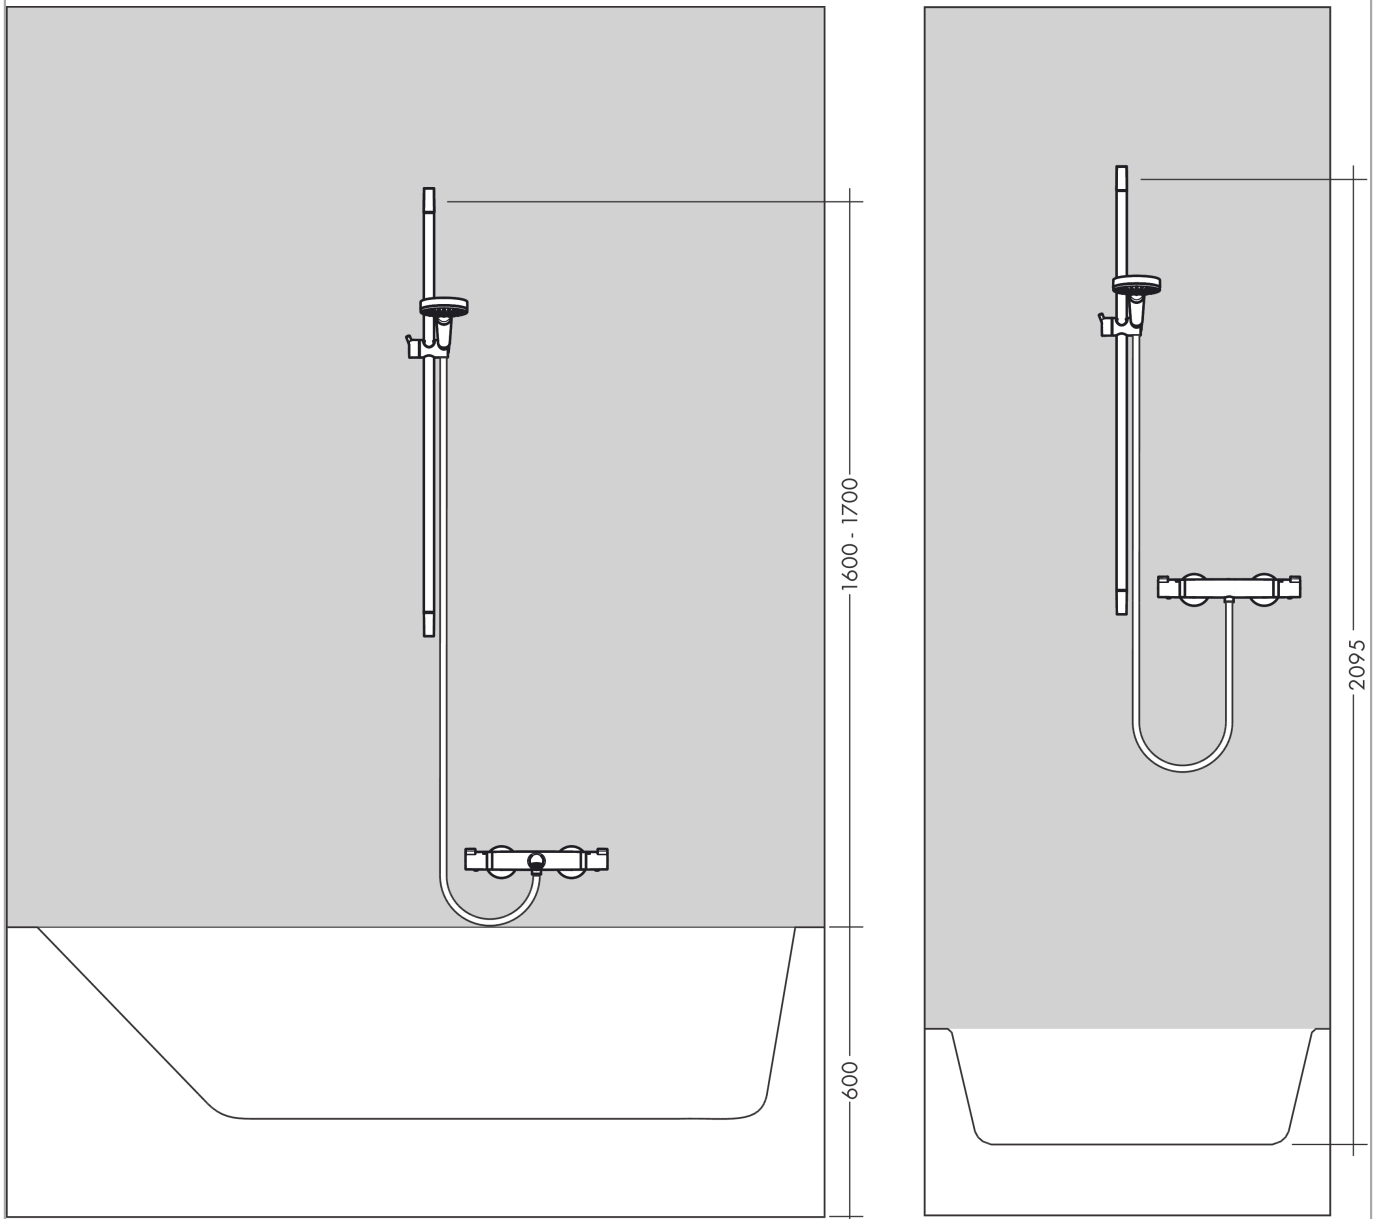

Raindance Select S
Shower set 120 3jet with shower bar 90 cm and shelf
 Finish: **Chrome** Article Number: **27648000**

Description

product features

- consists of: hand shower, shower bar, shower hose, slider, shelf
- shower head size: 125 mm
- spray type: Rain, RainAir, Whirl
- convenient spray selection via Select button
- shelf made of safety glass
- surface shelf: chrome
- 90° position adjustable hand shower holder, pivots left and right, up and down
- maximum flow rate at 3 bar: 15 l/min
- minimum flow pressure: 1 bar
- operating pressure: min. 1 bar/max. 6 bar
- wall mounting: screw fastening
- wall supports made of plastic
- wall bar type: flat aluminium profile with safety glass finish
- surface shower bar: chrome
- profile pipe: square
- pipe length: 945 mm
- bar width: 41 mm
- drilling distance 915 mm
- pivot connector prevents hose from tangling

Technology

Product image

Scale drawing

Raindance Select S
Shower set 120 3jet with shower bar 90 cm and shelf
 Finish: **Chrome** Article Number: **27648000**

Flowchart

The consumption was measured in combination with the appropriate fittings (thermostat/mixer/in-wall valve) to reflect actual application in practice.

Raindance Select S
Shower set 120 3jet with shower bar 90 cm and shelf
 Finish: **Chrome** Article Number: **27648000**

Installation examples

Raindance Select S
Shower set 120 3jet with shower bar 90 cm and shelf
 Finish: **Chrome** Article Number: **27648000**

Exploded Drawing

Year of production: >10/17

Raindance Select S
Shower set 120 3jet with shower bar 90 cm and shelf
 Finish: **Chrome** Article Number: **27648000**

Spare part list

Year of production: >10/17