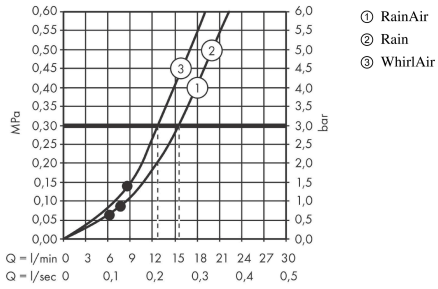

Raindance Select S
Shower set 120 3jet with shower bar 90 cm and shelf
 Finish: **Chrome** Article Number: **27648000**

Description

product features

- consists of: hand shower, shower bar, shower hose, slider, shelf
- shower head size: 125 mm
- spray type: Rain, RainAir, Whirl
- convenient spray selection via Select button
- shelf made of safety glass
- surface shelf: chrome
- 90° position adjustable hand shower holder, pivots left and right, up and down
- maximum flow rate at 3 bar: 15 l/min
- minimum flow pressure: 1 bar
- operating pressure: min. 1 bar/max. 6 bar
- wall mounting: screw fastening
- wall supports made of plastic
- wall bar type: flat aluminium profile with safety glass finish
- surface shower bar: chrome
- profile pipe: square
- pipe length: 945 mm
- bar width: 41 mm
- drilling distance 915 mm
- pivot connector prevents hose from tangling

Technology

Product image

Scale drawing

Raindance Select S
Shower set 120 3jet with shower bar 90 cm and shelf
 Finish: **Chrome** Article Number: **27648000**

Flowchart

The consumption was measured in combination with the appropriate fittings (thermostat/mixer/in-wall valve) to reflect actual application in practice.