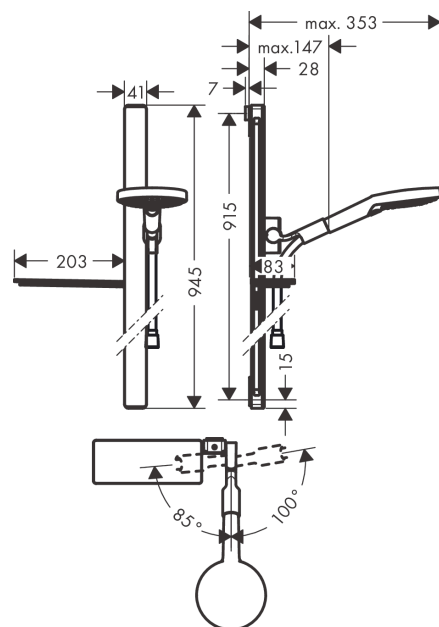

Raindance Select S
Shower set 120 3jet with shower bar 90 cm and shelf
 Finish: **Chrome** Article Number: **27648000**

Description

product features

- consists of: hand shower, shower bar, shower hose, slider, shelf
- shower head size: 125 mm
- spray type: Rain, RainAir, Whirl
- convenient spray selection via Select button
- shelf made of safety glass
- surface shelf: chrome
- 90° position adjustable hand shower holder, pivots left and right, up and down
- maximum flow rate at 3 bar: 15 l/min
- minimum flow pressure: 1 bar
- operating pressure: min. 1 bar/max. 6 bar
- wall mounting: screw fastening
- wall supports made of plastic
- wall bar type: flat aluminium profile with safety glass finish
- surface shower bar: chrome
- profile pipe: square
- pipe length: 945 mm
- bar width: 41 mm
- drilling distance 915 mm
- pivot connector prevents hose from tangling

Technology

Product image

Scale drawing

Raindance Select S
Shower set 120 3jet with shower bar 90 cm and shelf
 Finish: **Chrome** Article Number: **27648000**

Flowchart

The consumption was measured in combination with the appropriate fittings (thermostat/mixer/in-wall valve) to reflect actual application in practice.

Exploded Drawing

Year of production: >10/17

Raindance Select S
Shower set 120 3jet with shower bar 90 cm and shelf
 Finish: **Chrome** Article Number: **27648000**

Spare part list

Year of production: >10/17

Pos.	Description	Article Number	PC	PU
1	mounting set	92841000	3	1
2	tile-matching-disk 7 mm	93124000	4	1
3	cover	93101000	2	1
4	support element	93673000	6	1
5	shelf	26511000	99	1
6	support, assy	93100000	15	1
7	handshower	26530000	99	1
8	filter insert	97708000	2	1
9	shower hose Isiflex'B 1,60 m	28276000	99	1
10	seal	98058000	1	1