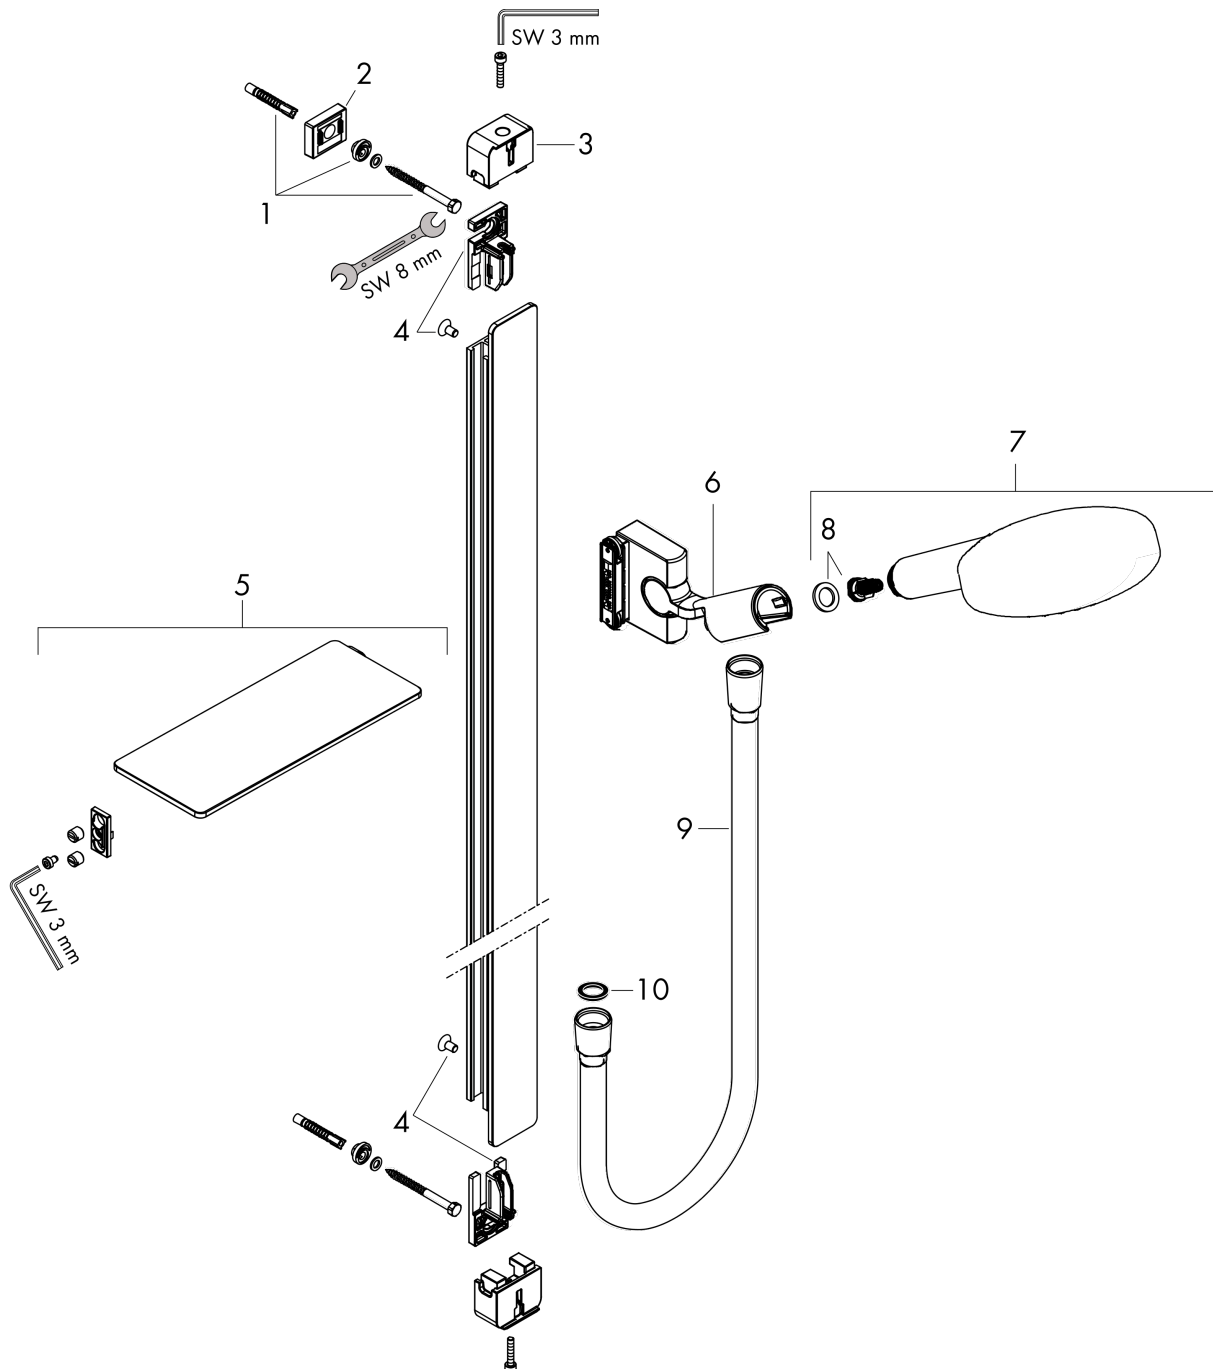

Raindance Select S
Shower set 120 3jet with shower bar 90 cm and shelf
 Finish: **Chrome** Article Number: **27648000**

Description

product features

- consists of: hand shower, shower bar, shower hose, slider, shelf
- shower head size: 125 mm
- spray type: Rain, RainAir, Whirl
- convenient spray selection via Select button
- shelf made of safety glass
- surface shelf: chrome
- 90° position adjustable hand shower holder, pivots left and right, up and down
- maximum flow rate at 3 bar: 15 l/min
- minimum flow pressure: 1 bar
- operating pressure: min. 1 bar/max. 6 bar
- wall mounting: screw fastening
- wall supports made of plastic
- wall bar type: flat aluminium profile with safety glass finish
- surface shower bar: chrome
- profile pipe: square
- pipe length: 945 mm
- bar width: 41 mm
- drilling distance 915 mm
- pivot connector prevents hose from tangling

Technology

Product image

Scale drawing

Raindance Select S
Shower set 120 3jet with shower bar 90 cm and shelf
 Finish: **Chrome** Article Number: **27648000**

Flowchart

The consumption was measured in combination with the appropriate fittings (thermostat/mixer/in-wall valve) to reflect actual application in practice.

Raindance Select S
Shower set 120 3jet with shower bar 90 cm and shelf
 Finish: **Chrome** Article Number: **27648000**

Installation examples

Raindance Select S
Shower set 120 3jet with shower bar 90 cm and shelf
 Finish: **Chrome** Article Number: **27648000**

Exploded Drawing

Year of production: >10/17

Raindance Select S
Shower set 120 3jet with shower bar 90 cm and shelf
 Finish: **Chrome** Article Number: **27648000**

Spare part list

Year of production: >10/17