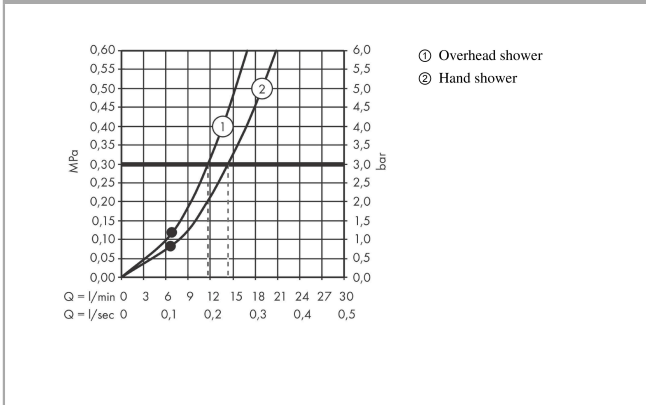

Croma Select S

Showerpipe 280 1jet with thermostat and hand shower Raindance Select S 120 3jet

Finish: **Brushed Bronze** Article Number: **26890140**

Description

product features

- consists of: overhead shower, hand shower, shower thermostat, shower hose, slider, shower bar
- overhead shower Croma 280
- shower head size overhead shower: 280 mm
- spray type overhead shower: RainAir
- flow rate RainAir spray (at 3 bar): 15 l/min
- flow rate Rain spray (at 3 bar): 11 l/min
- spray type hand shower: RainAir, Rain, Whirl
- flow rate of hand shower at 3 bar: 14,5 l/min
- maximum flow rate for Showerpipe at 3 bar: 15 l/min
- minimum flow pressure: 1 bar
- max. operating pressure: 10 bar
- ball-joint: overhead shower angle adjustable
- pipe can be shortened in height
- shower bar diameter: 22 mm
- height-adjustable hand shower holder
- shower arm length overhead shower: 400 mm
- swivel shower arm
- thermostat Ecostat Comfort
- safety stop at 40°C
- adjustable hot water limitation
- outlets controlled via turning handle
- suitable for continuous flow water heaters
- mounting type: exposed installation
- connection dimension DN15
- connection thread G ½
- centre distance 150 ± 12 mm
- intrinsically safe against backflow
- 2 functions

Technology

Design awards

Croma Select S

Showerpipe 280 1jet with thermostat and hand shower Raindance Select S 120 3jet

Finish: **Brushed Bronze** Article Number: **26890140**

Product image

Scale drawing

Flowchart