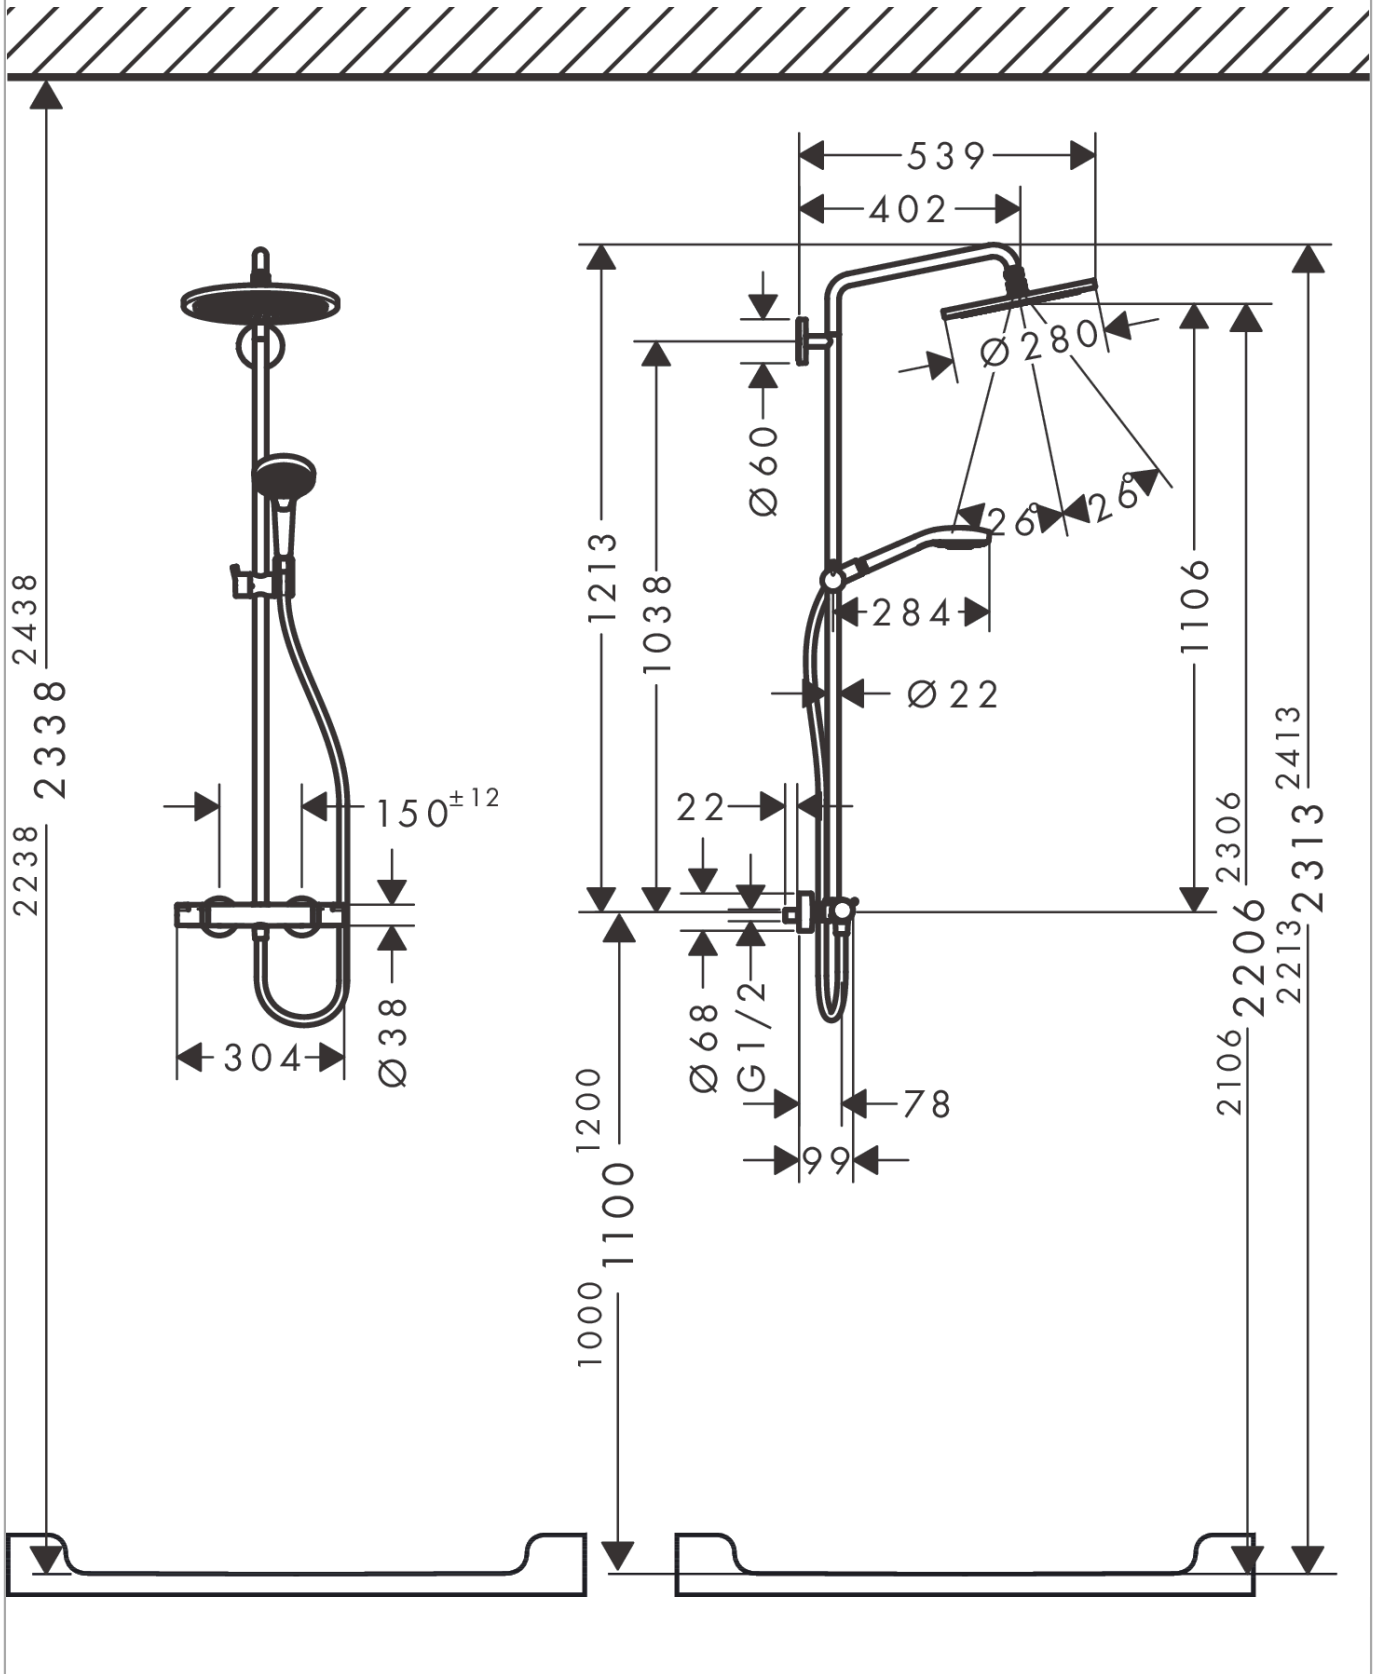

Croma Select S

Showerpipe 280 1jet with thermostat and hand shower Raindance Select S 120 3jet

Finish: **Brushed Bronze** Article Number: **26890140**

Installation examples