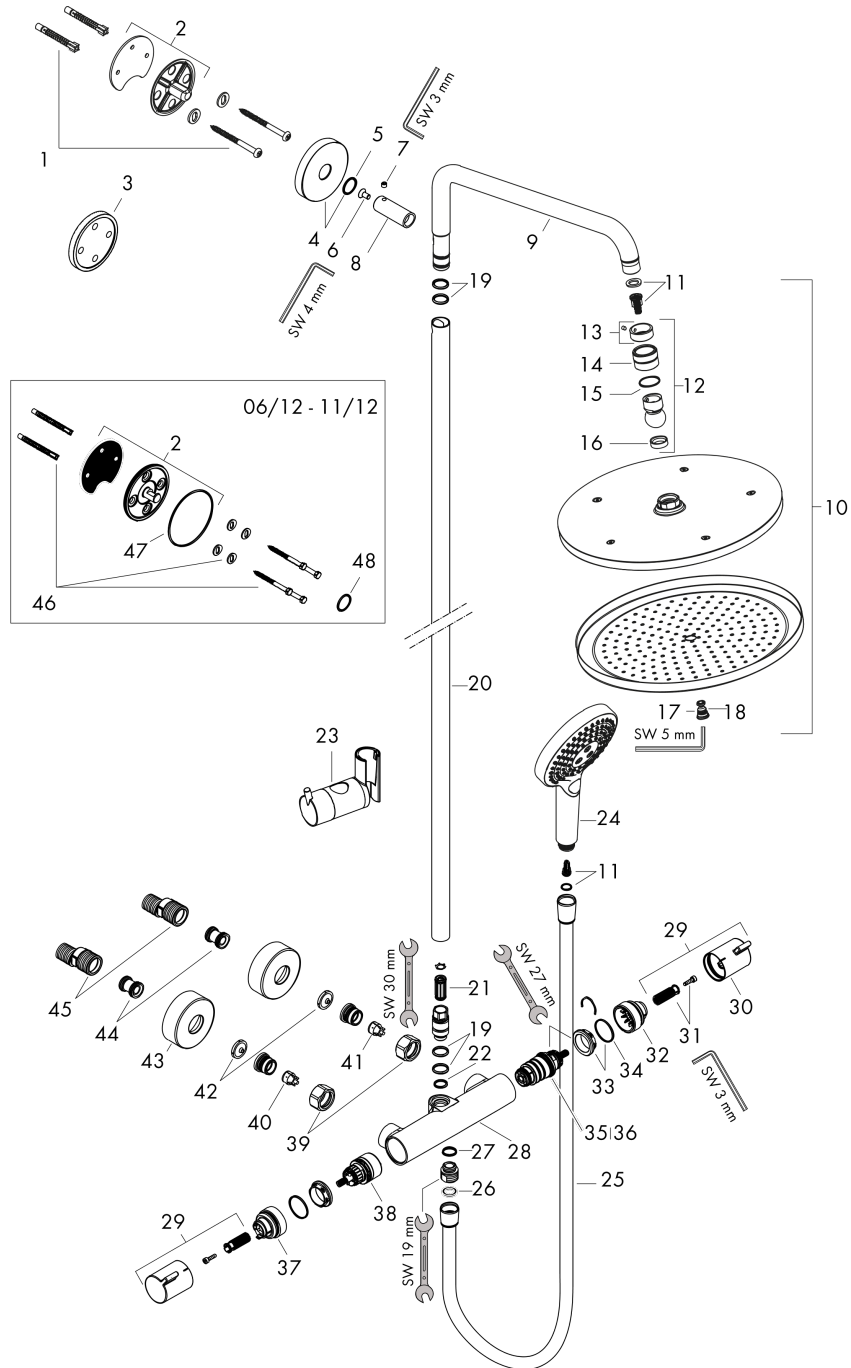

Croma Select S

Showerpipe 280 1jet with thermostat and hand shower Raindance Select S 120 3jet

Finish: **Brushed Bronze** Article Number: **26890140**

Exploded Drawing

Year of production: >06/20

Croma Select S

Showerpipe 280 1jet with thermostat and hand shower Raindance Select S 120 3jet

Finish: **Brushed Bronze** Article Number: **26890140**

Spare part list

Year of production: >06/20

Pos.	Description	Article Number	PC	PU
1	mounting set	96179000	4	1
2	wall flange	95688000	8	1
3	tile-matching-disk 7 mm	95239140	55	1
4	escutcheon Ø 60 mm	95692140	56	1
5	O-ring 20x2,5	92602000	2	1
6	screw	92137000	2	1
7	hollow set screw M6x5	98447000	1	1
8	sleeve	92166140	59	1
9	shower arm	95985140	65	1
10	head shower	26220140	98	1
11	filter insert	97708000	2	1
12	ball joint	98941140	59	1
13	lock washer	98942140	98	1
14	nut	97958140	98	1
15	lever collar	97536000	2	1
16	seal	97606000	2	1
17	air jet	95794140	98	1
18	O-ring 7x2	98419000	1	1
19	O-ring 15x2,5	98131000	1	1
20	pipe 1030 mm	95915140	65	1
21	noise reduction	95009000	3	1
22	O-ring 12x2,25	98382000	1	1
23	support, assy	97651140	63	1
24	handshower	26530140	98	1
25	shower hose Isiflex'B 1,60 m	28276140	98	1
26	seal	98058000	1	1
27	O-ring 14x2	98129000	1	1
28	Thermostat	92147140	71	1
29	handle	95836140	58	1
30	pushbutton	92848140	52	1
31	handle fixing set	95843000	3	1
32	safety set	95839000	6	1
33	nut	98913000	6	1
34	O-ring 26x1,5	98390000	1	1
35	thermostat cartridge	98282000	14	1
36	cartridge for exchanged connections	92373000	18	1
37	stop ring for flow control	95927000	8	1
38	shut off unit with selector	98283000	12	1
39	set of nuts	96157140	58	1
40	non return valve (pressure-resistant up to 2 MPa)	93136000	8	1
41	non return valve	96737000	8	1