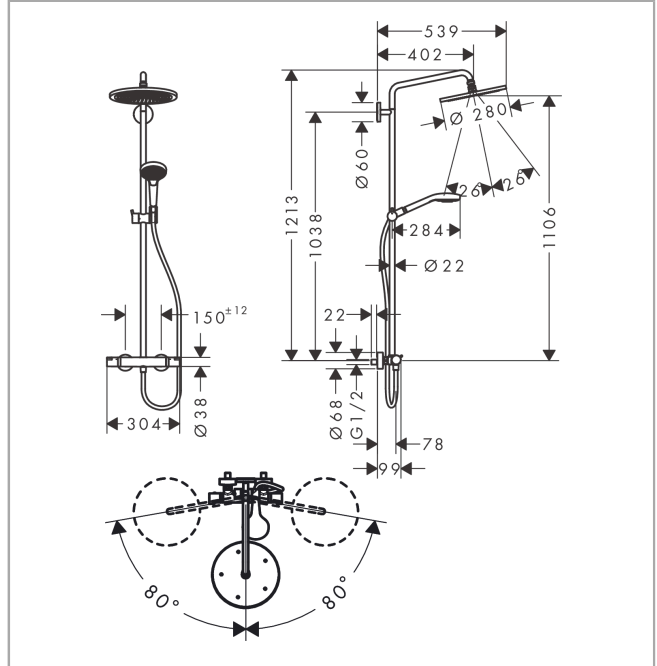

Scale drawing