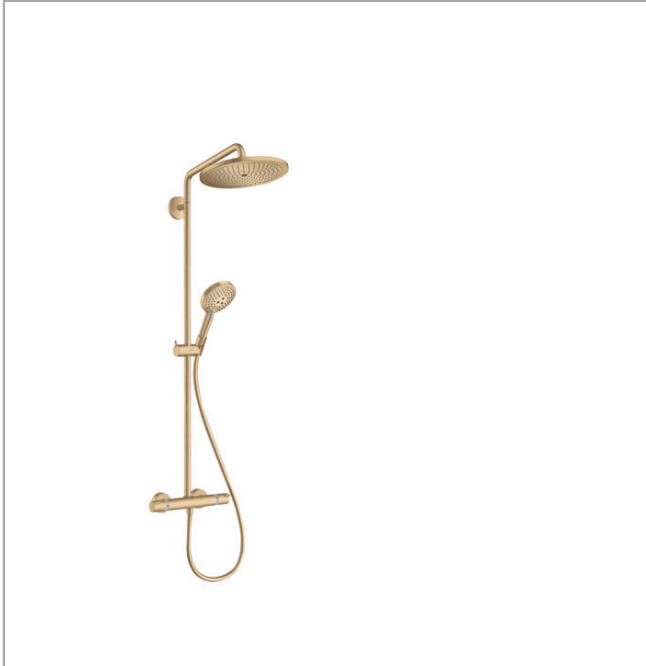

Croma Select S

Showerpipe 280 1jet with thermostat and hand shower Raindance Select S 120 3jet

Finish: **Brushed Bronze** Article Number: **26890140**

Description

product features

- consists of: overhead shower, hand shower, shower thermostat, shower hose, slider, shower bar
- overhead shower Croma 280
- shower head size overhead shower: 280 mm
- spray type overhead shower: RainAir
- flow rate RainAir spray (at 3 bar): 15 l/min
- flow rate Rain spray (at 3 bar): 11 l/min
- spray type hand shower: RainAir, Rain, Whirl
- flow rate of hand shower at 3 bar: 14,5 l/min
- maximum flow rate for Showerpipe at 3 bar: 15 l/min
- minimum flow pressure: 1 bar
- max. operating pressure: 10 bar
- ball-joint: overhead shower angle adjustable
- pipe can be shortened in height
- shower bar diameter: 22 mm
- height-adjustable hand shower holder
- shower arm length overhead shower: 400 mm
- swivel shower arm
- thermostat Ecostat Comfort
- safety stop at 40°C
- adjustable hot water limitation
- outlets controlled via turning handle
- suitable for continuous flow water heaters
- mounting type: exposed installation
- connection dimension DN15
- connection thread G ½
- centre distance 150 ± 12 mm
- intrinsically safe against backflow
- 2 functions

Technology

Design awards

Croma Select S

Showerpipe 280 1jet with thermostat and hand shower Raindance Select S 120 3jet

Finish: **Brushed Bronze** Article Number: **26890140**

Product image

Scale drawing

Flowchart

Croma Select S

Showerpipe 280 1jet with thermostat and hand shower Raindance Select S 120 3jet

Finish: **Brushed Bronze** Article Number: **26890140**

Installation examples

Croma Select S

Showerpipe 280 1jet with thermostat and hand shower Raindance Select S 120 3jet

Finish: **Brushed Bronze** Article Number: **26890140**

Exploded Drawing

Year of production: >06/20

Croma Select S

Showerpipe 280 1jet with thermostat and hand shower Raindance Select S 120 3jet

Finish: **Brushed Bronze** Article Number: **26890140**