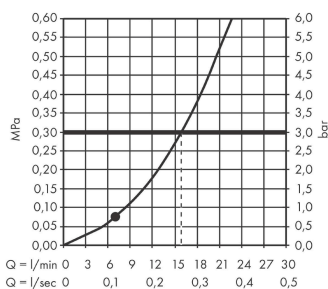

Croma E
Hand shower 110 1jet
 Finish: **Polished Gold Optic** Article Number: **26814990**

Description

product features

- shower head size: 110 mm
- spray type: Rain
- spray disc surface: easy cleanable plastic spray disc, white
- maximum flow rate at 3 bar: 16 l/min
- minimum flow pressure: 1 bar
- with internal water conduction
- rinseable screen seal
- connection thread G ½
- suitable for continuous flow water heaters

Technology

Product image

Scale drawing

Flowchart

The consumption was measured in combination with the appropriate fittings (thermostat/mixer/ in-wall valve) to reflect actual application in practice.

Croma E
Hand shower 110 1jet
Finish: **Polished Gold Optic** Article Number: **26814990**