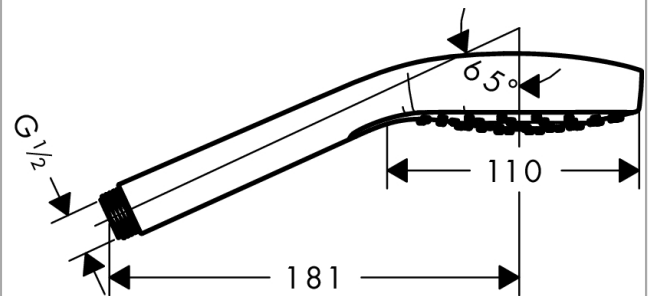

Croma E
Hand shower 110 1jet
 Finish: **Polished Gold Optic** Article Number: **26814990**

Description

product features

- shower head size: 110 mm
- spray type: Rain
- spray disc surface: easy cleanable plastic spray disc, white
- maximum flow rate at 3 bar: 16 l/min
- minimum flow pressure: 1 bar
- with internal water conduction
- rinseable screen seal
- connection thread G ½
- suitable for continuous flow water heaters

Technology

Product image

Scale drawing

Flowchart

The consumption was measured in combination with the appropriate fittings (thermostat/mixer/ in-wall valve) to reflect actual application in practice.

Croma E
Hand shower 110 1jet
Finish: **Polished Gold Optic** Article Number: **26814990**