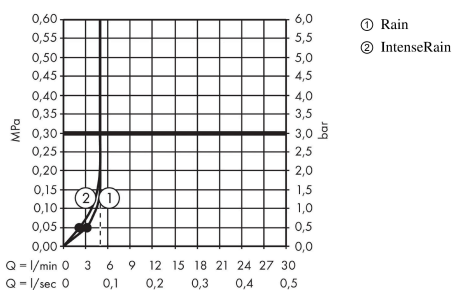

Flowchart

The consumption was measured in combination with the appropriate fittings (thermostat/mixer/in-wall valve) to reflect actual application in practice.