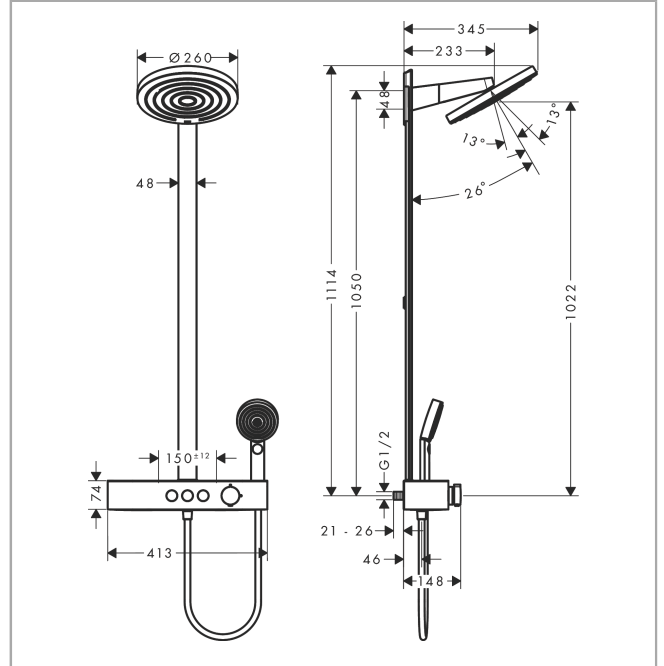

### product features

- consists of: overhead shower, hand shower, shower thermostat, shower bar, shower hose
- overhead shower Pulsify 260 2jet
- shower head size overhead shower: 260 mm
- spray type overhead shower: PowderRain, Intense PowderRain
- spray disc surface: graphite
- Fast Drain empties the overhead shower from an angle of 10°
- removable shower head
- shelf made of plastic
- surface shelf: graphite
- spray type hand shower: PowderRain, IntenseRain, Massage spray
- maximum flow rate for Showerpipe at 3 bar: 12,9 l/min
- minimum flow pressure: 1,3 bar
- ball-joint: overhead shower inclinable by 13-39°
- pipe can be shortened in height
- bar width: 48 mm
- shower arm length overhead shower: 233 mm
- CoolContact thermostat: Prevents the housing from heating up, making showering even safer
- thermostat ShowerTablet Select 400
- simultaneous utilization of 3 functions
- suitable for continuous flow water heaters
- mounting type: exposed installation
- connection thread G ½
- centre distance 150 ± 12 mm
- intrinsically safe against backflow
- Thermostat is delivered with buttons hand shower, PowderRain, Intense PowderRain
- water flow control with stop function
- 2 functions

## Design awards

**Pulsify S**  
**Showerpipe 260 2jet with ShowerTablet Select 400**  
 Finish: **Matt White** Article Number: **24240700**

**Product image**

**Scale drawing**

**Flowchart**

**Pulsify S**  
**Showerpipe 260 2jet with ShowerTablet Select 400**  
 Finish: **Matt White** Article Number: **24240700**