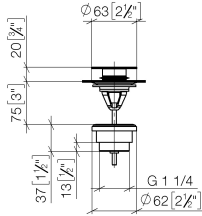

Basin Waste with push fastening 1 1/4"

10 125 970

	Chrome	10 125 970-00
	Brushed Platinum	10 125 970-06
	Platinum	10 125 970-08
	Durabress (23kt Gold)	10 125 970-09
	Matte White	10 125 970-10
	Dark Chrome	10 125 970-19
	Brushed Durabress (23kt Gold)	10 125 970-28
	Matte Black	10 125 970-33
	Platinum / Brushed Platinum	10 125 970-36
	Durabress / Brushed Durabress (23kt Gold)	10 125 970-38
	Brushed Champagne (22kt Gold)	10 125 970-46
	Champagne (22kt Gold)	10 125 970-47
	Brushed Chrome	10 125 970-93
	Brushed Dark Platinum	10 125 970-99

Basin Waste with push fastening 1 1/4"

10 125 970

Only suitable for basins with an overflow.

Basin Waste with push fastening 1 1/4"

10 125 970

mm [inches]

Basin Waste with push fastening 1 1/4"

10 125 970