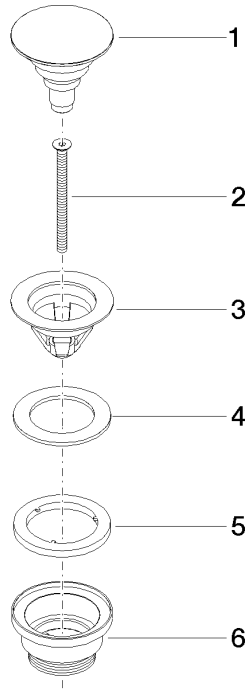

Basin Waste with push fastening 1 1/4"

10 125 970

	Chrome	10 125 970-00
	Brushed Platinum	10 125 970-06
	Platinum	10 125 970-08
	Durabress (23kt Gold)	10 125 970-09
	Matte White	10 125 970-10
	Dark Chrome	10 125 970-19
	Brushed Durabress (23kt Gold)	10 125 970-28
	Matte Black	10 125 970-33
	Platinum / Brushed Platinum	10 125 970-36
	Durabress / Brushed Durabress (23kt Gold)	10 125 970-38
	Brushed Champagne (22kt Gold)	10 125 970-46
	Champagne (22kt Gold)	10 125 970-47
	Brushed Chrome	10 125 970-93
	Brushed Dark Platinum	10 125 970-99

Basin Waste with push fastening 1 1/4"

10 125 970

Only suitable for basins with an overflow.

Basin Waste with push fastening 1 1/4"

10 125 970

mm [inches]

Basin Waste with push fastening 1 1/4"

10 125 970

Parts for other
finishes can be found
here: [Brushed](#)
[Platinum](#)

Spare parts list

No.	Item Number	Name	Quantity used	Delivery time
1	04 31 20 096 00-00	plug	1	10
2	09 30 30 179 90	screw	1	2
3	09 11 01 038-00	cup	1	10
4	09 14 05 061 90	seal	1	2
5	09 14 03 153 90	seal	1	2
6	09 11 10 156-00	connection	1	-